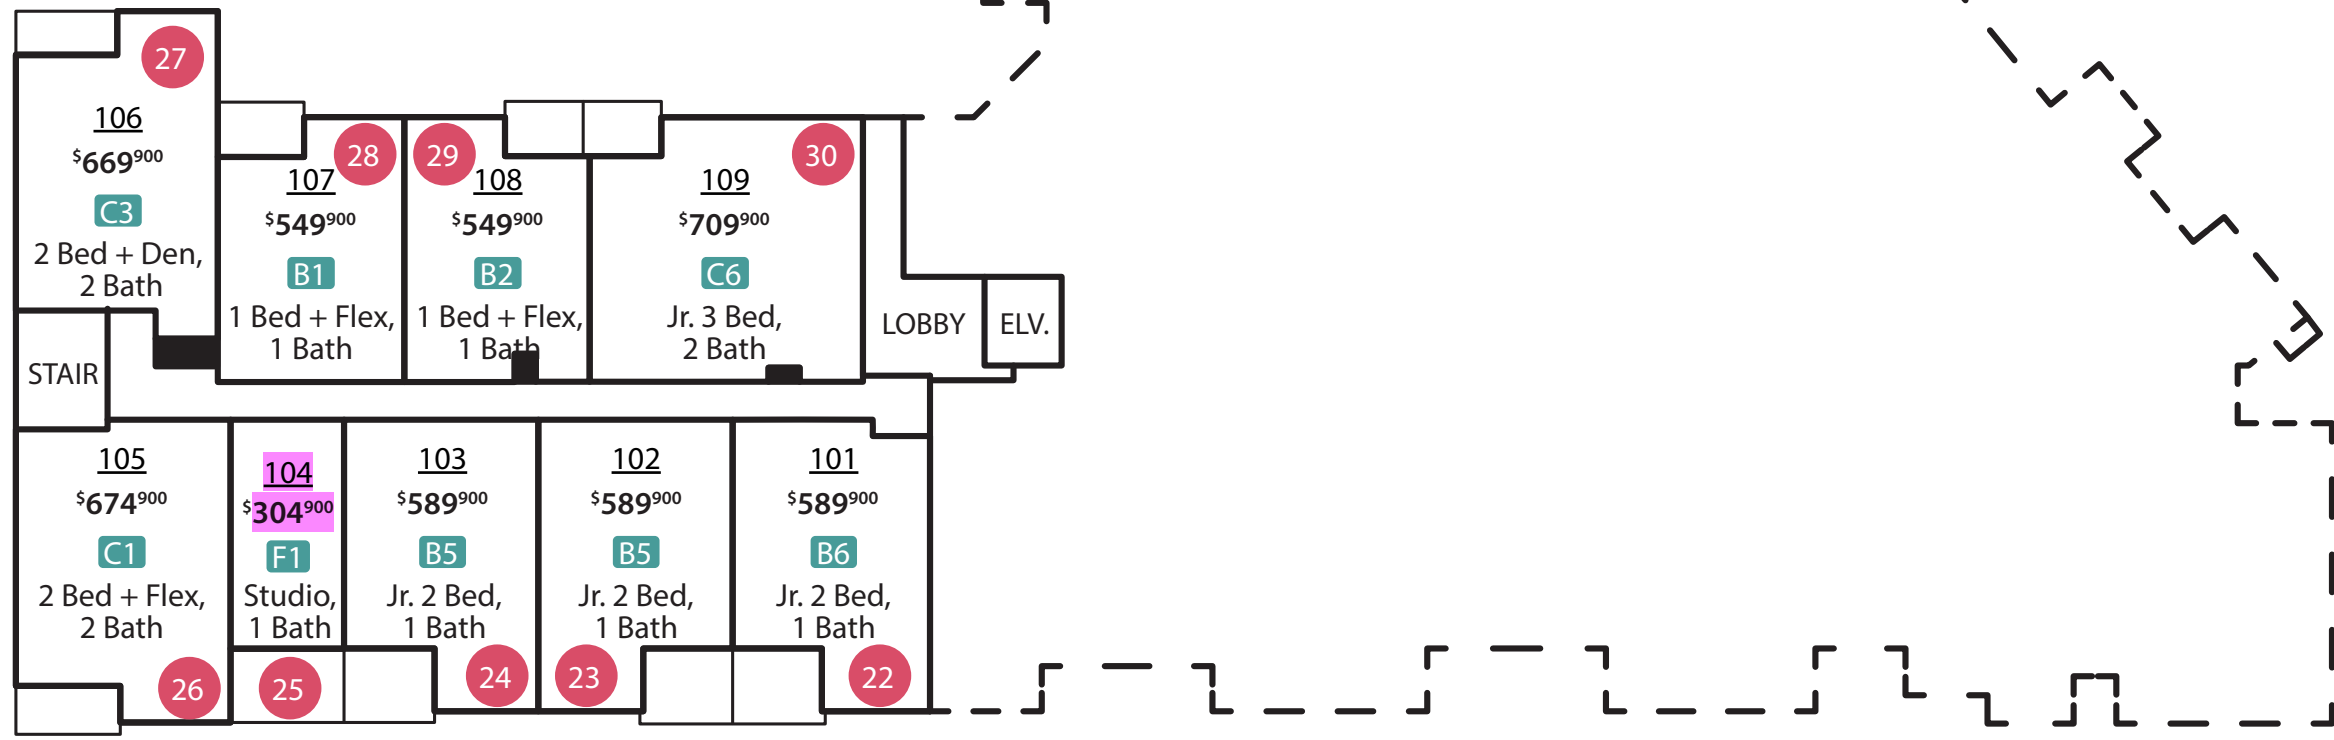

GROUND FLOOR

LEGEND

A777	SUITE #
\$999 ⁹⁰⁰	PRICE
G1	SUITE STYLE
2 Bed, 1 Bath	DESCRIPTION
000	STRATA #

★ Comes with 2 parking spots

PENDING
FIRM

Note: Prices and unit data subject to change

1ST FLOOR

LEGEND

A777	SUITE #
\$999 ⁹⁰⁰	PRICE
G1	SUITE STYLE
2 Bed, 1 Bath	DESCRIPTION
000	STRATA #

Note: Prices and unit data subject to change

108 AVE

2ND FLOOR

LEGEND

A777	SUITE #
\$999 ⁹⁰⁰	PRICE
G1	SUITE STYLE
2 Bed, 1 Bath	DESCRIPTION
000	STRATA #

108 AVE

Note: Prices and unit data subject to change

4TH FLOOR

LEGEND

A777	SUITE #
\$999 ⁹⁰⁰	PRICE
G1	SUITE STYLE
2 Bed, 1 Bath	DESCRIPTION
000	STRATA #

Note: Prices and unit data subject to change

108 AVE

5TH FLOOR

LEGEND

A777	SUITE #
\$999 ⁹⁰⁰	PRICE
G1	SUITE STYLE
2 Bed, 1 Bath	DESCRIPTION
000	STRATA #

LARNER ROAD

108 AVE

Note: Prices and unit data subject to change

6TH FLOOR

LEGEND

A777	SUITE #
\$999 ⁹⁰⁰	PRICE
G1	SUITE STYLE
2 Bed, 1 Bath	DESCRIPTION
000	STRATA #