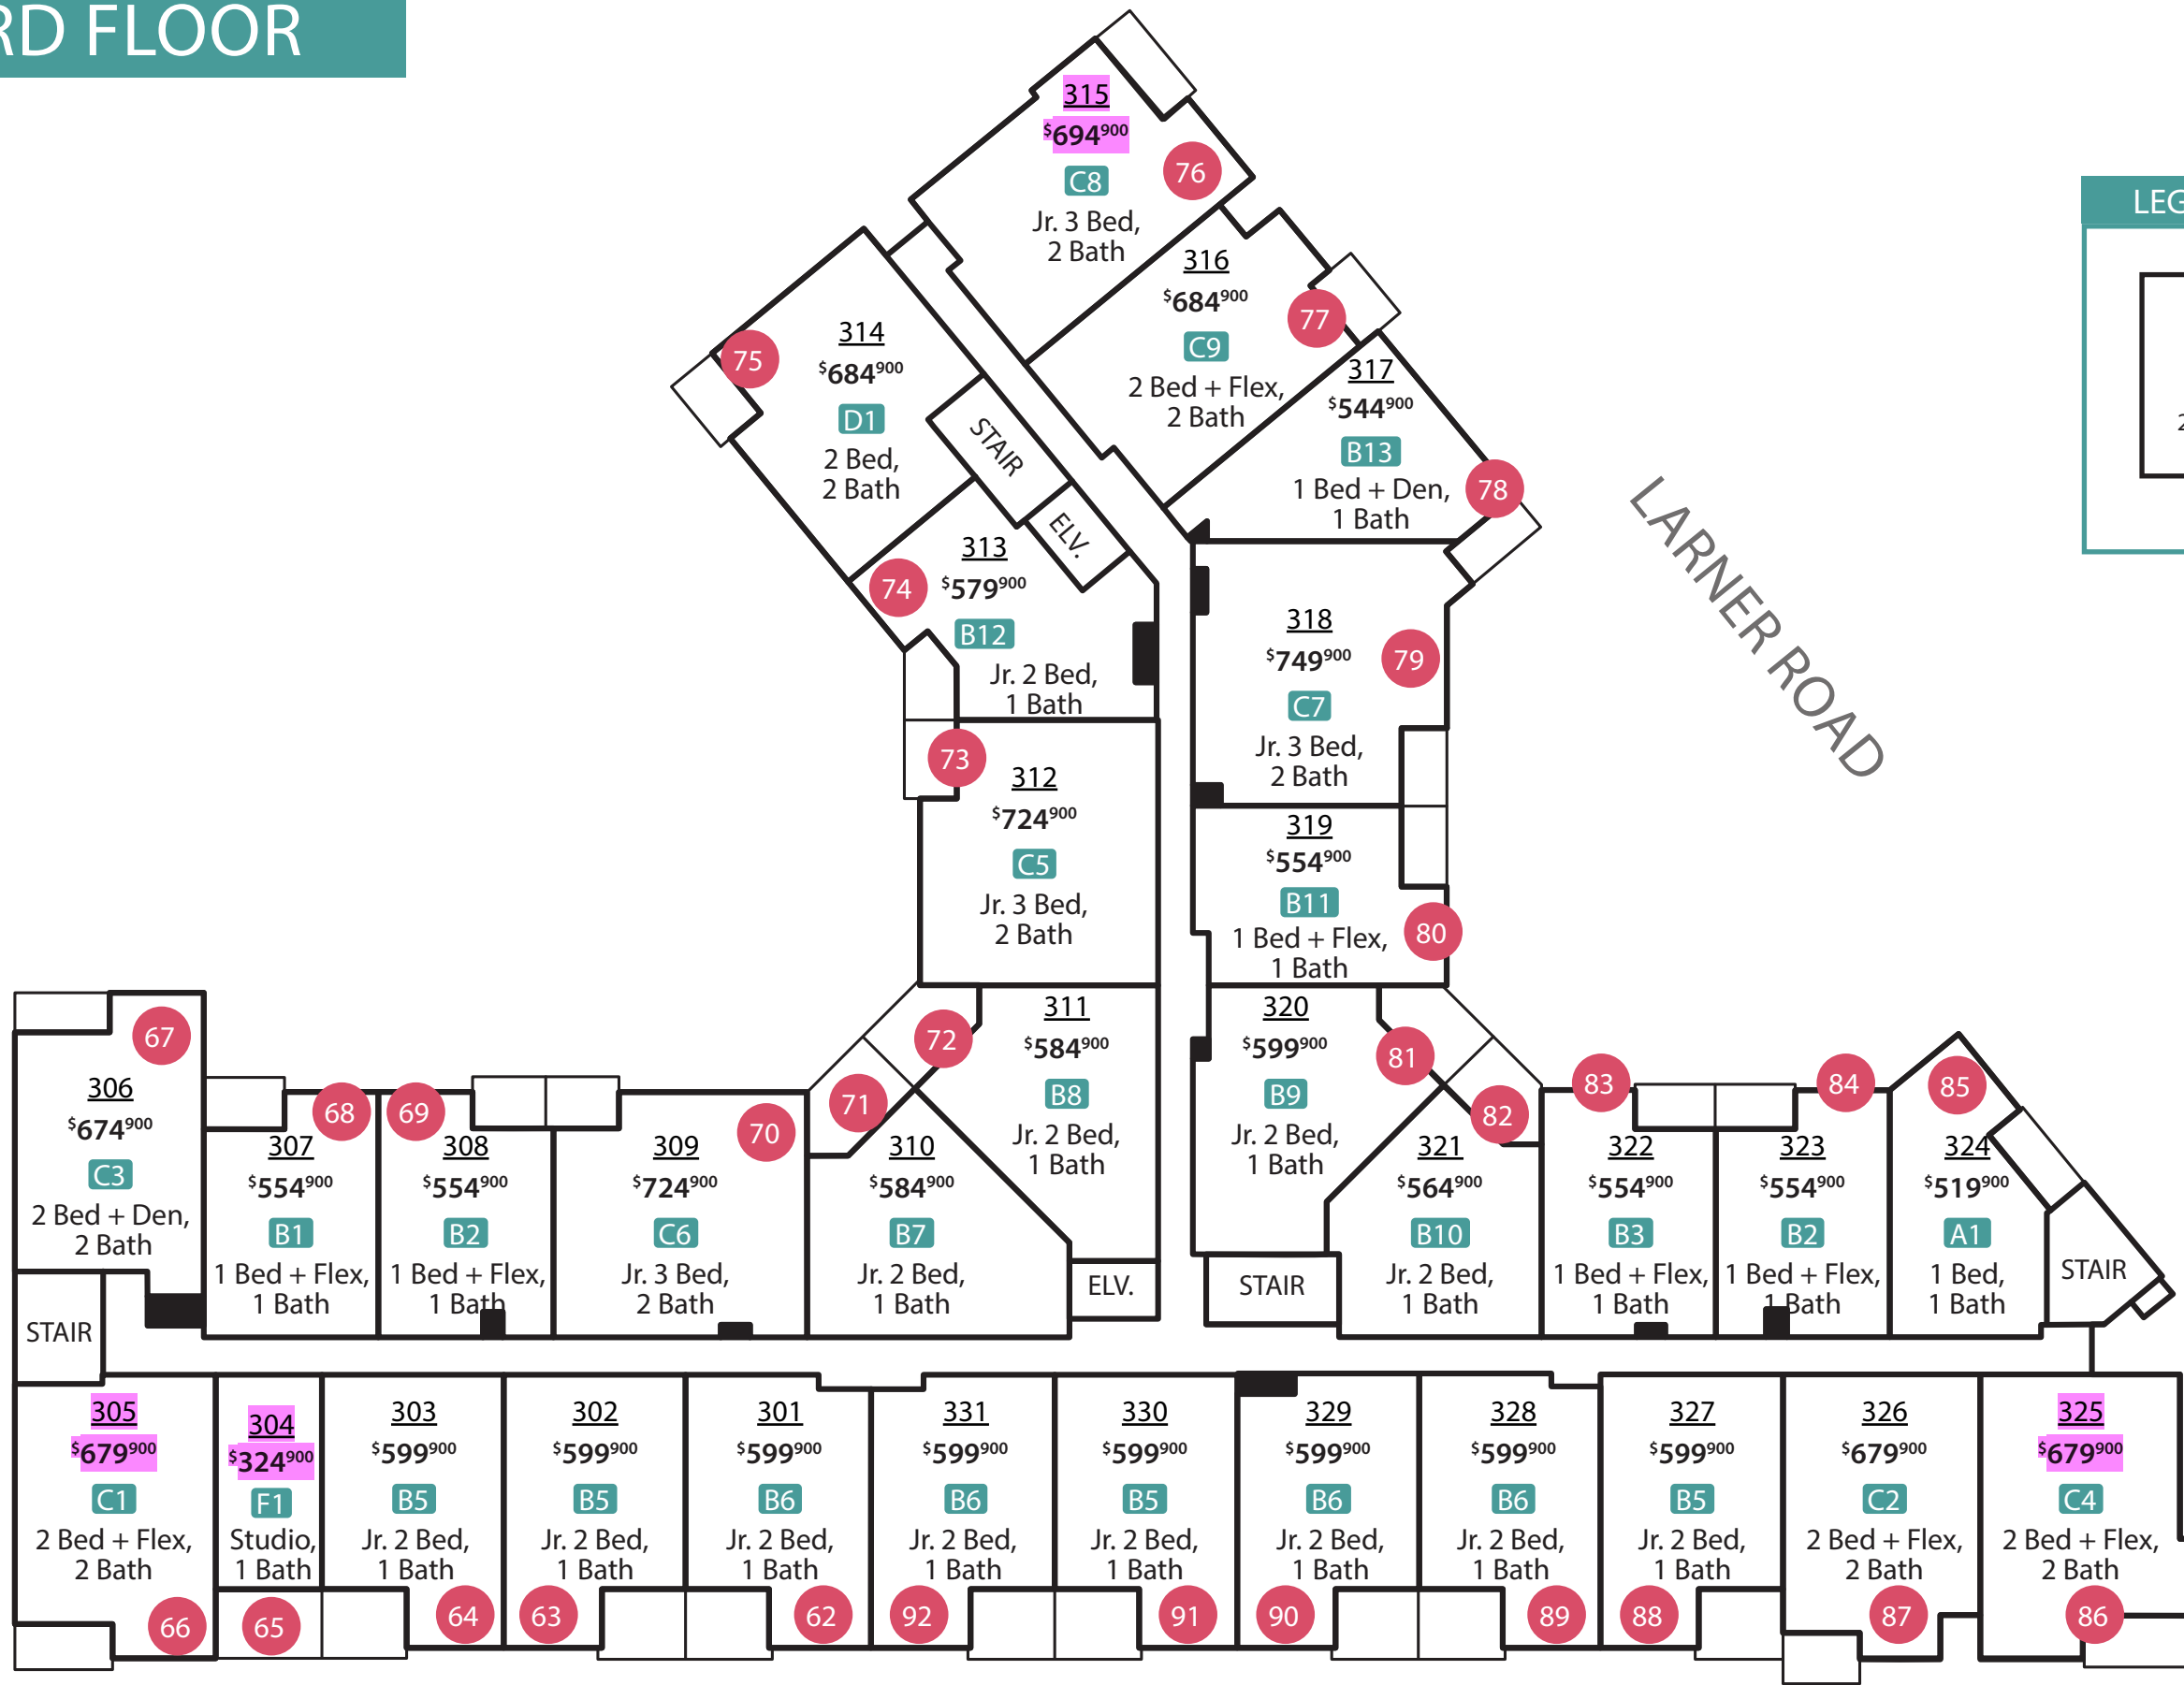

3RD FLOOR

LEGEND

A777	SUITE #
$999⁹⁰⁰	PRICE
G1	SUITE STYLE
2 Bed, 1 Bath	DESCRIPTION
000	STRATA #

LARNER ROAD

108 AVE

Note: Prices and unit data subject to change