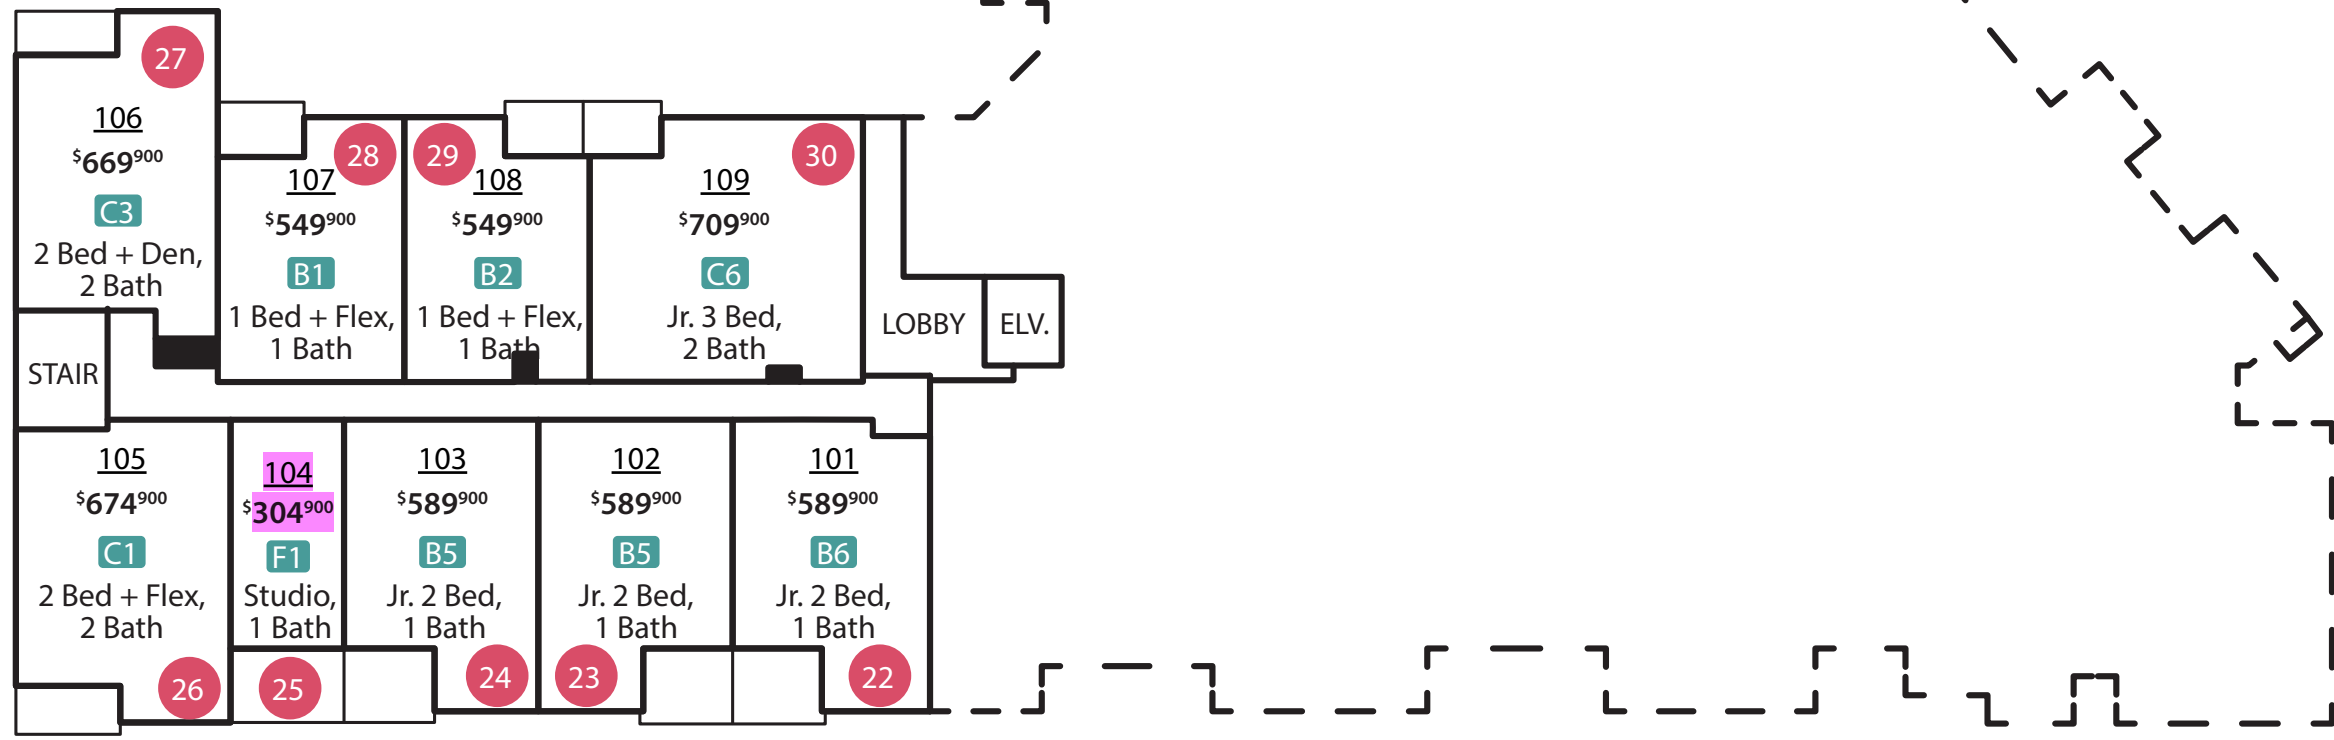

GROUND FLOOR

**LEGEND**

|                      |             |
|----------------------|-------------|
| A777                 | SUITE #     |
| \$999 <sup>900</sup> | PRICE       |
| G1                   | SUITE STYLE |
| 2 Bed, 1 Bath        | DESCRIPTION |
| 000                  | STRATA #    |

# 1ST FLOOR

## LEGEND

|                      |             |
|----------------------|-------------|
| A777                 | SUITE #     |
| \$999 <sup>900</sup> | PRICE       |
| G1                   | SUITE STYLE |
| 2 Bed, 1 Bath        | DESCRIPTION |
| 000                  | STRATA #    |