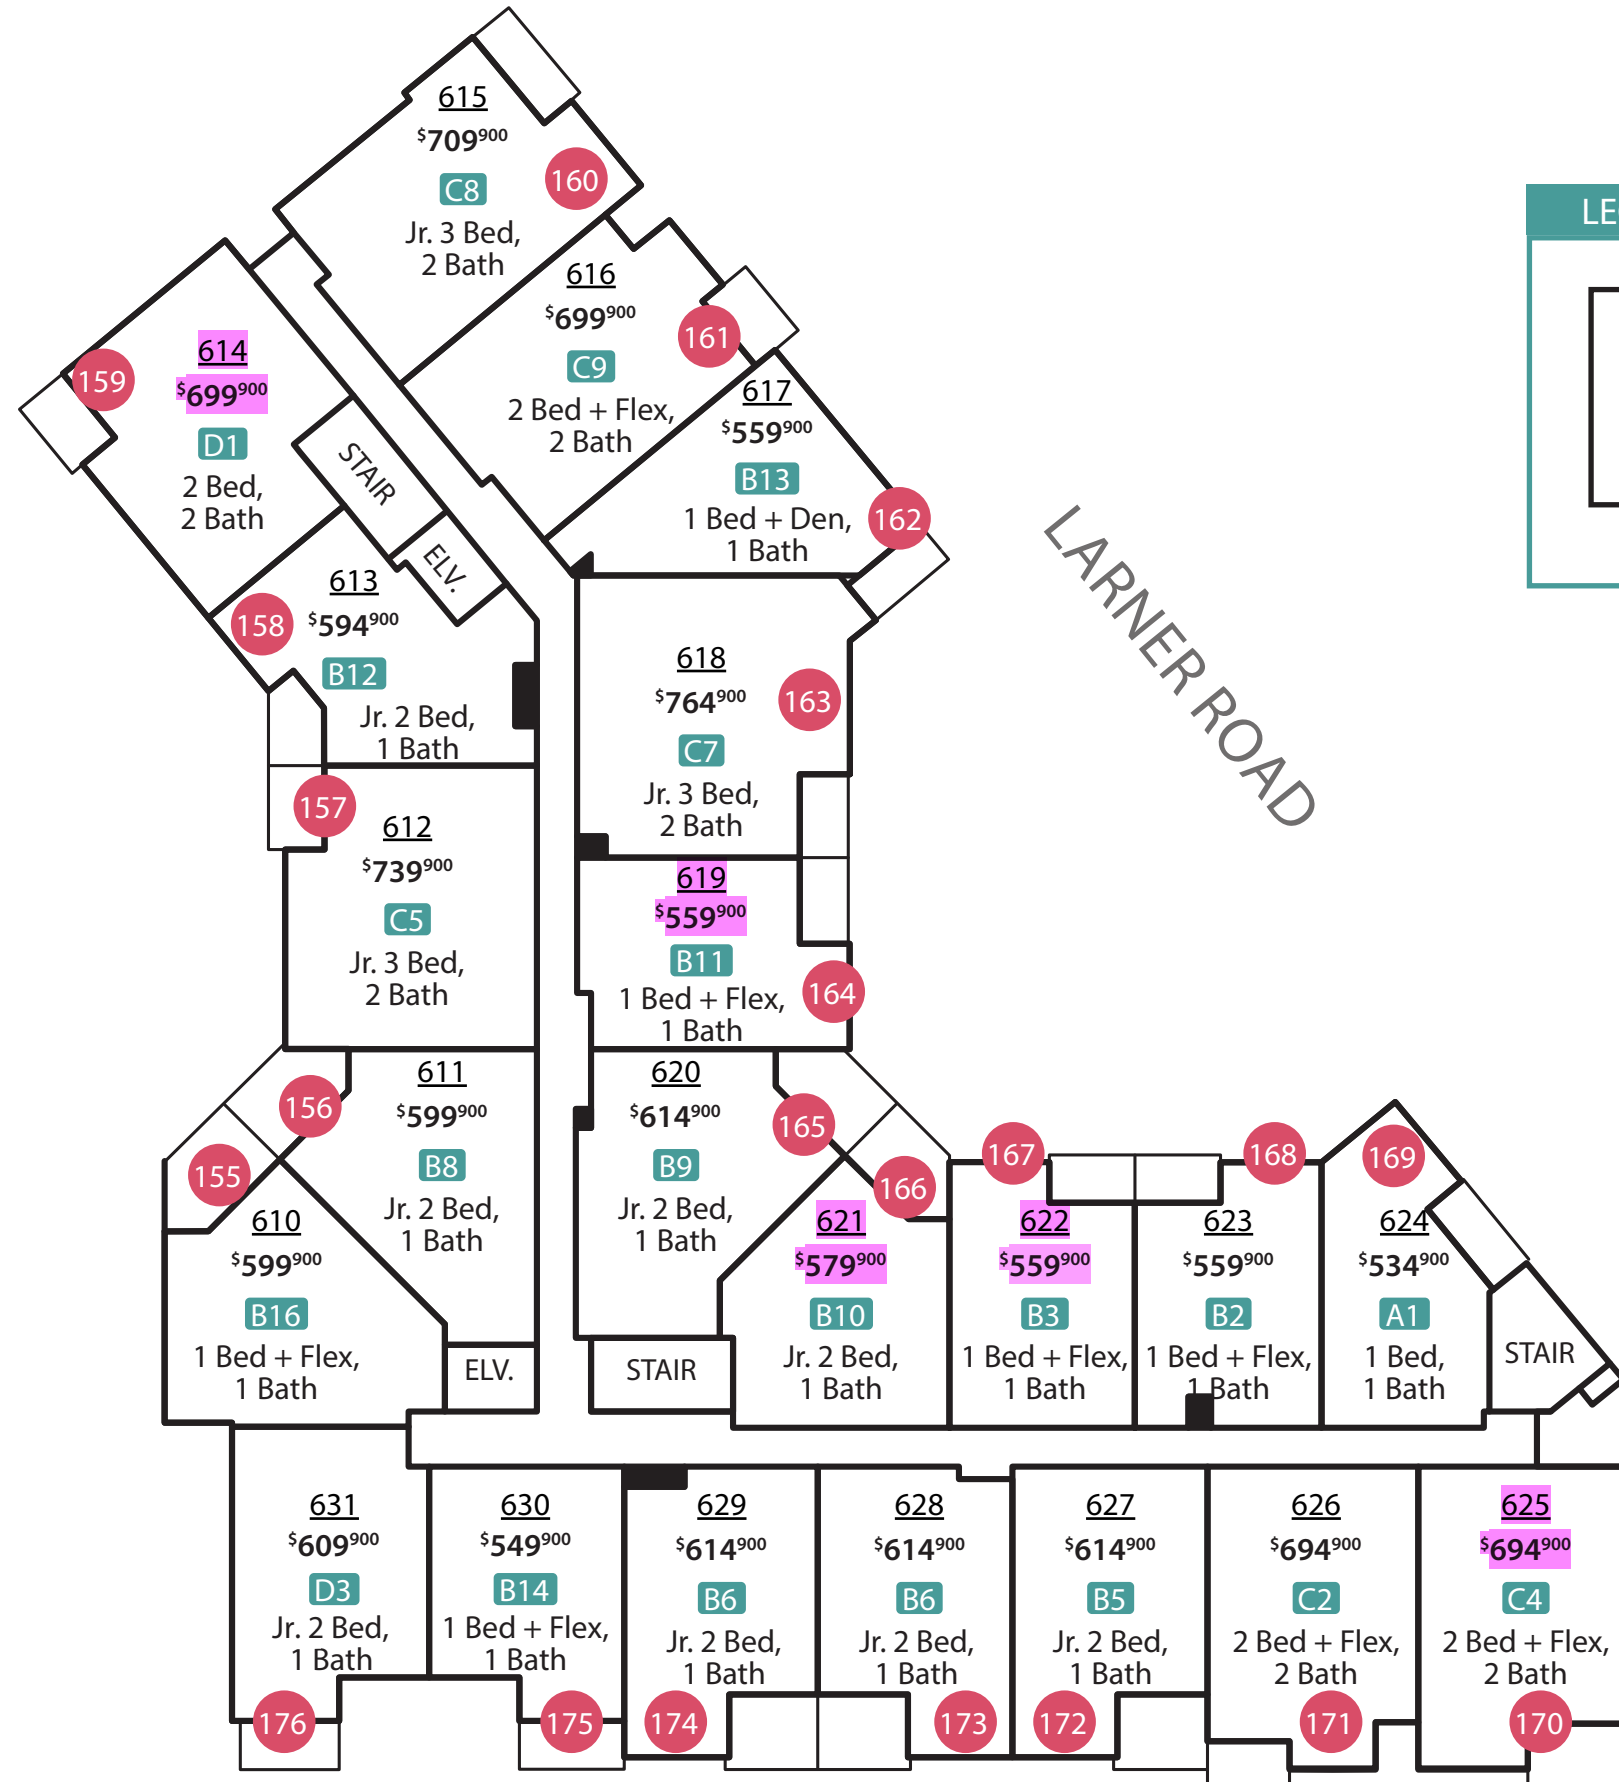

6TH FLOOR

LEGEND

A777	SUITE #
$999⁹⁰⁰	PRICE
G1	SUITE STYLE
2 Bed, 1 Bath	DESCRIPTION
000	STRATA #

Note: Prices and unit data subject to change

108 AVE