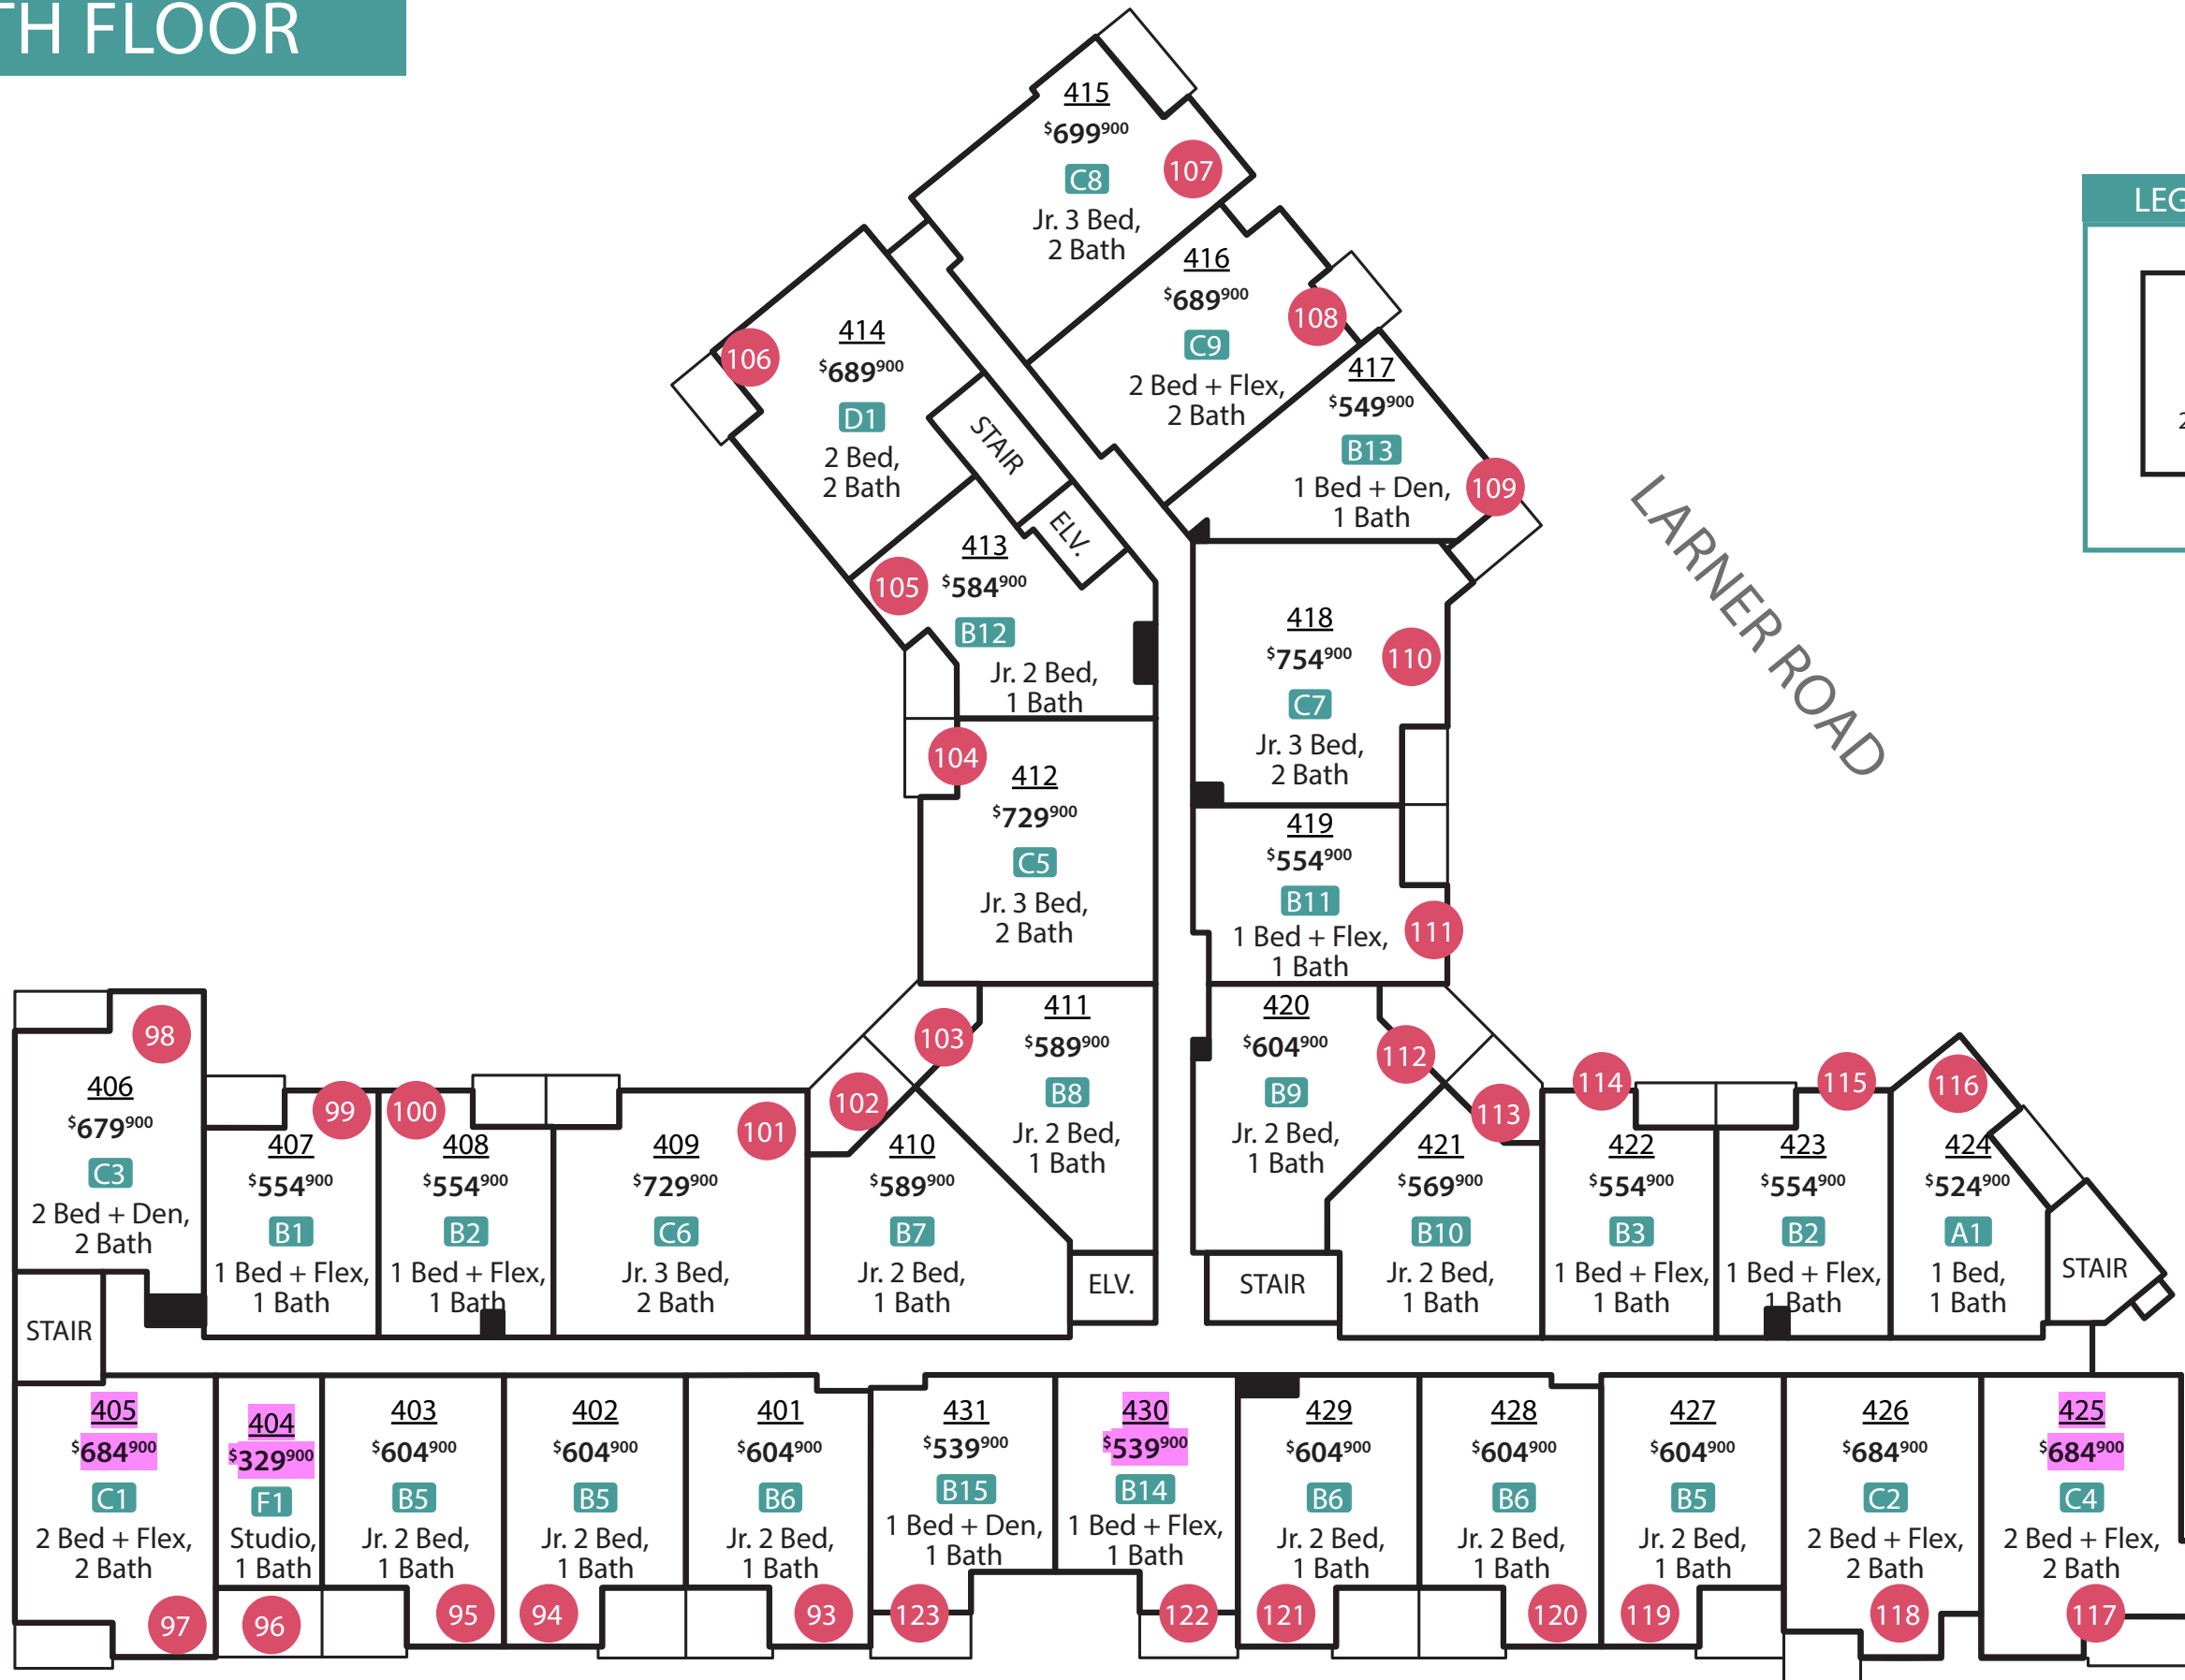

GROUND FLOOR

**LEGEND**

|                      |             |
|----------------------|-------------|
| A777                 | SUITE #     |
| \$999 <sup>900</sup> | PRICE       |
| G1                   | SUITE STYLE |
| 2 Bed, 1 Bath        | DESCRIPTION |
| 000                  | STRATA #    |

## LEGEND

|                      |             |
|----------------------|-------------|
| A777                 | SUITE #     |
| \$999 <sup>900</sup> | PRICE       |
| G1                   | SUITE STYLE |
| 2 Bed, 1 Bath        | DESCRIPTION |
| 000                  | STRATA #    |

# 4TH FLOOR