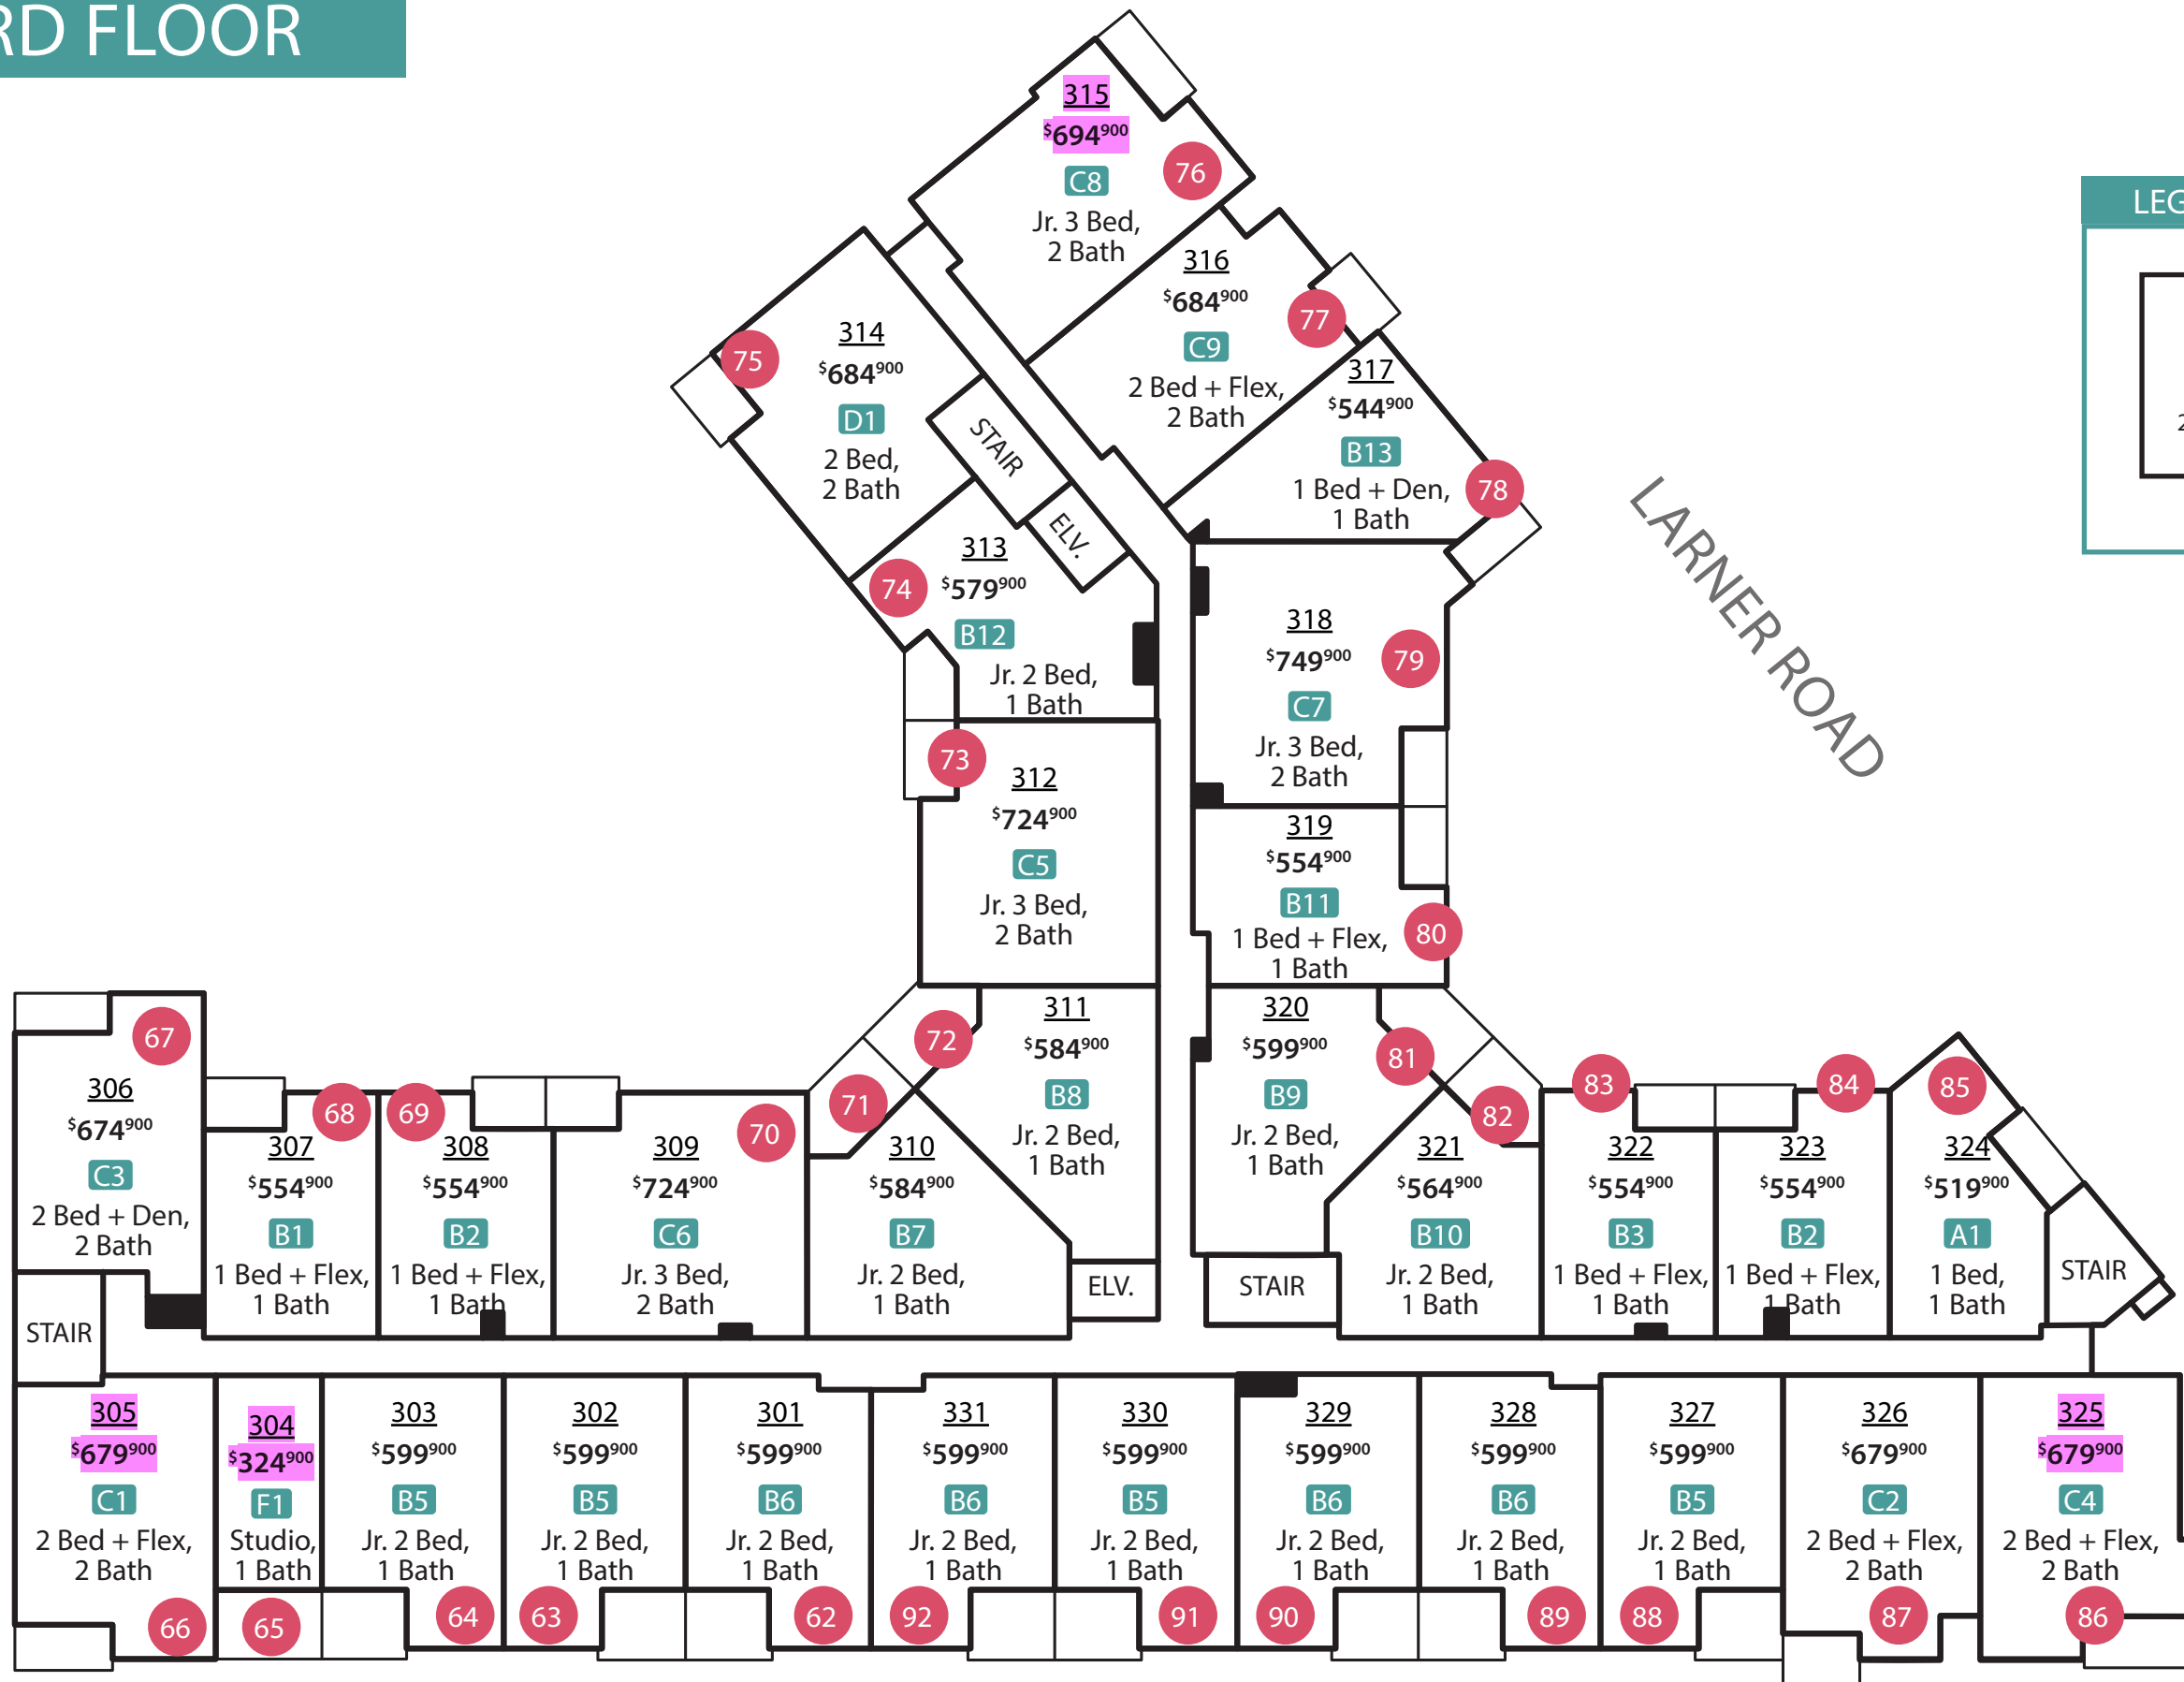

GROUND FLOOR

**LEGEND**

|                      |             |
|----------------------|-------------|
| A777                 | SUITE #     |
| \$999 <sup>900</sup> | PRICE       |
| G1                   | SUITE STYLE |
| 2 Bed, 1 Bath        | DESCRIPTION |
| 000                  | STRATA #    |

## LEGEND

|                      |             |
|----------------------|-------------|
| A777                 | SUITE #     |
| \$999 <sup>900</sup> | PRICE       |
| G1                   | SUITE STYLE |
| 2 Bed, 1 Bath        | DESCRIPTION |
| 000                  | STRATA #    |