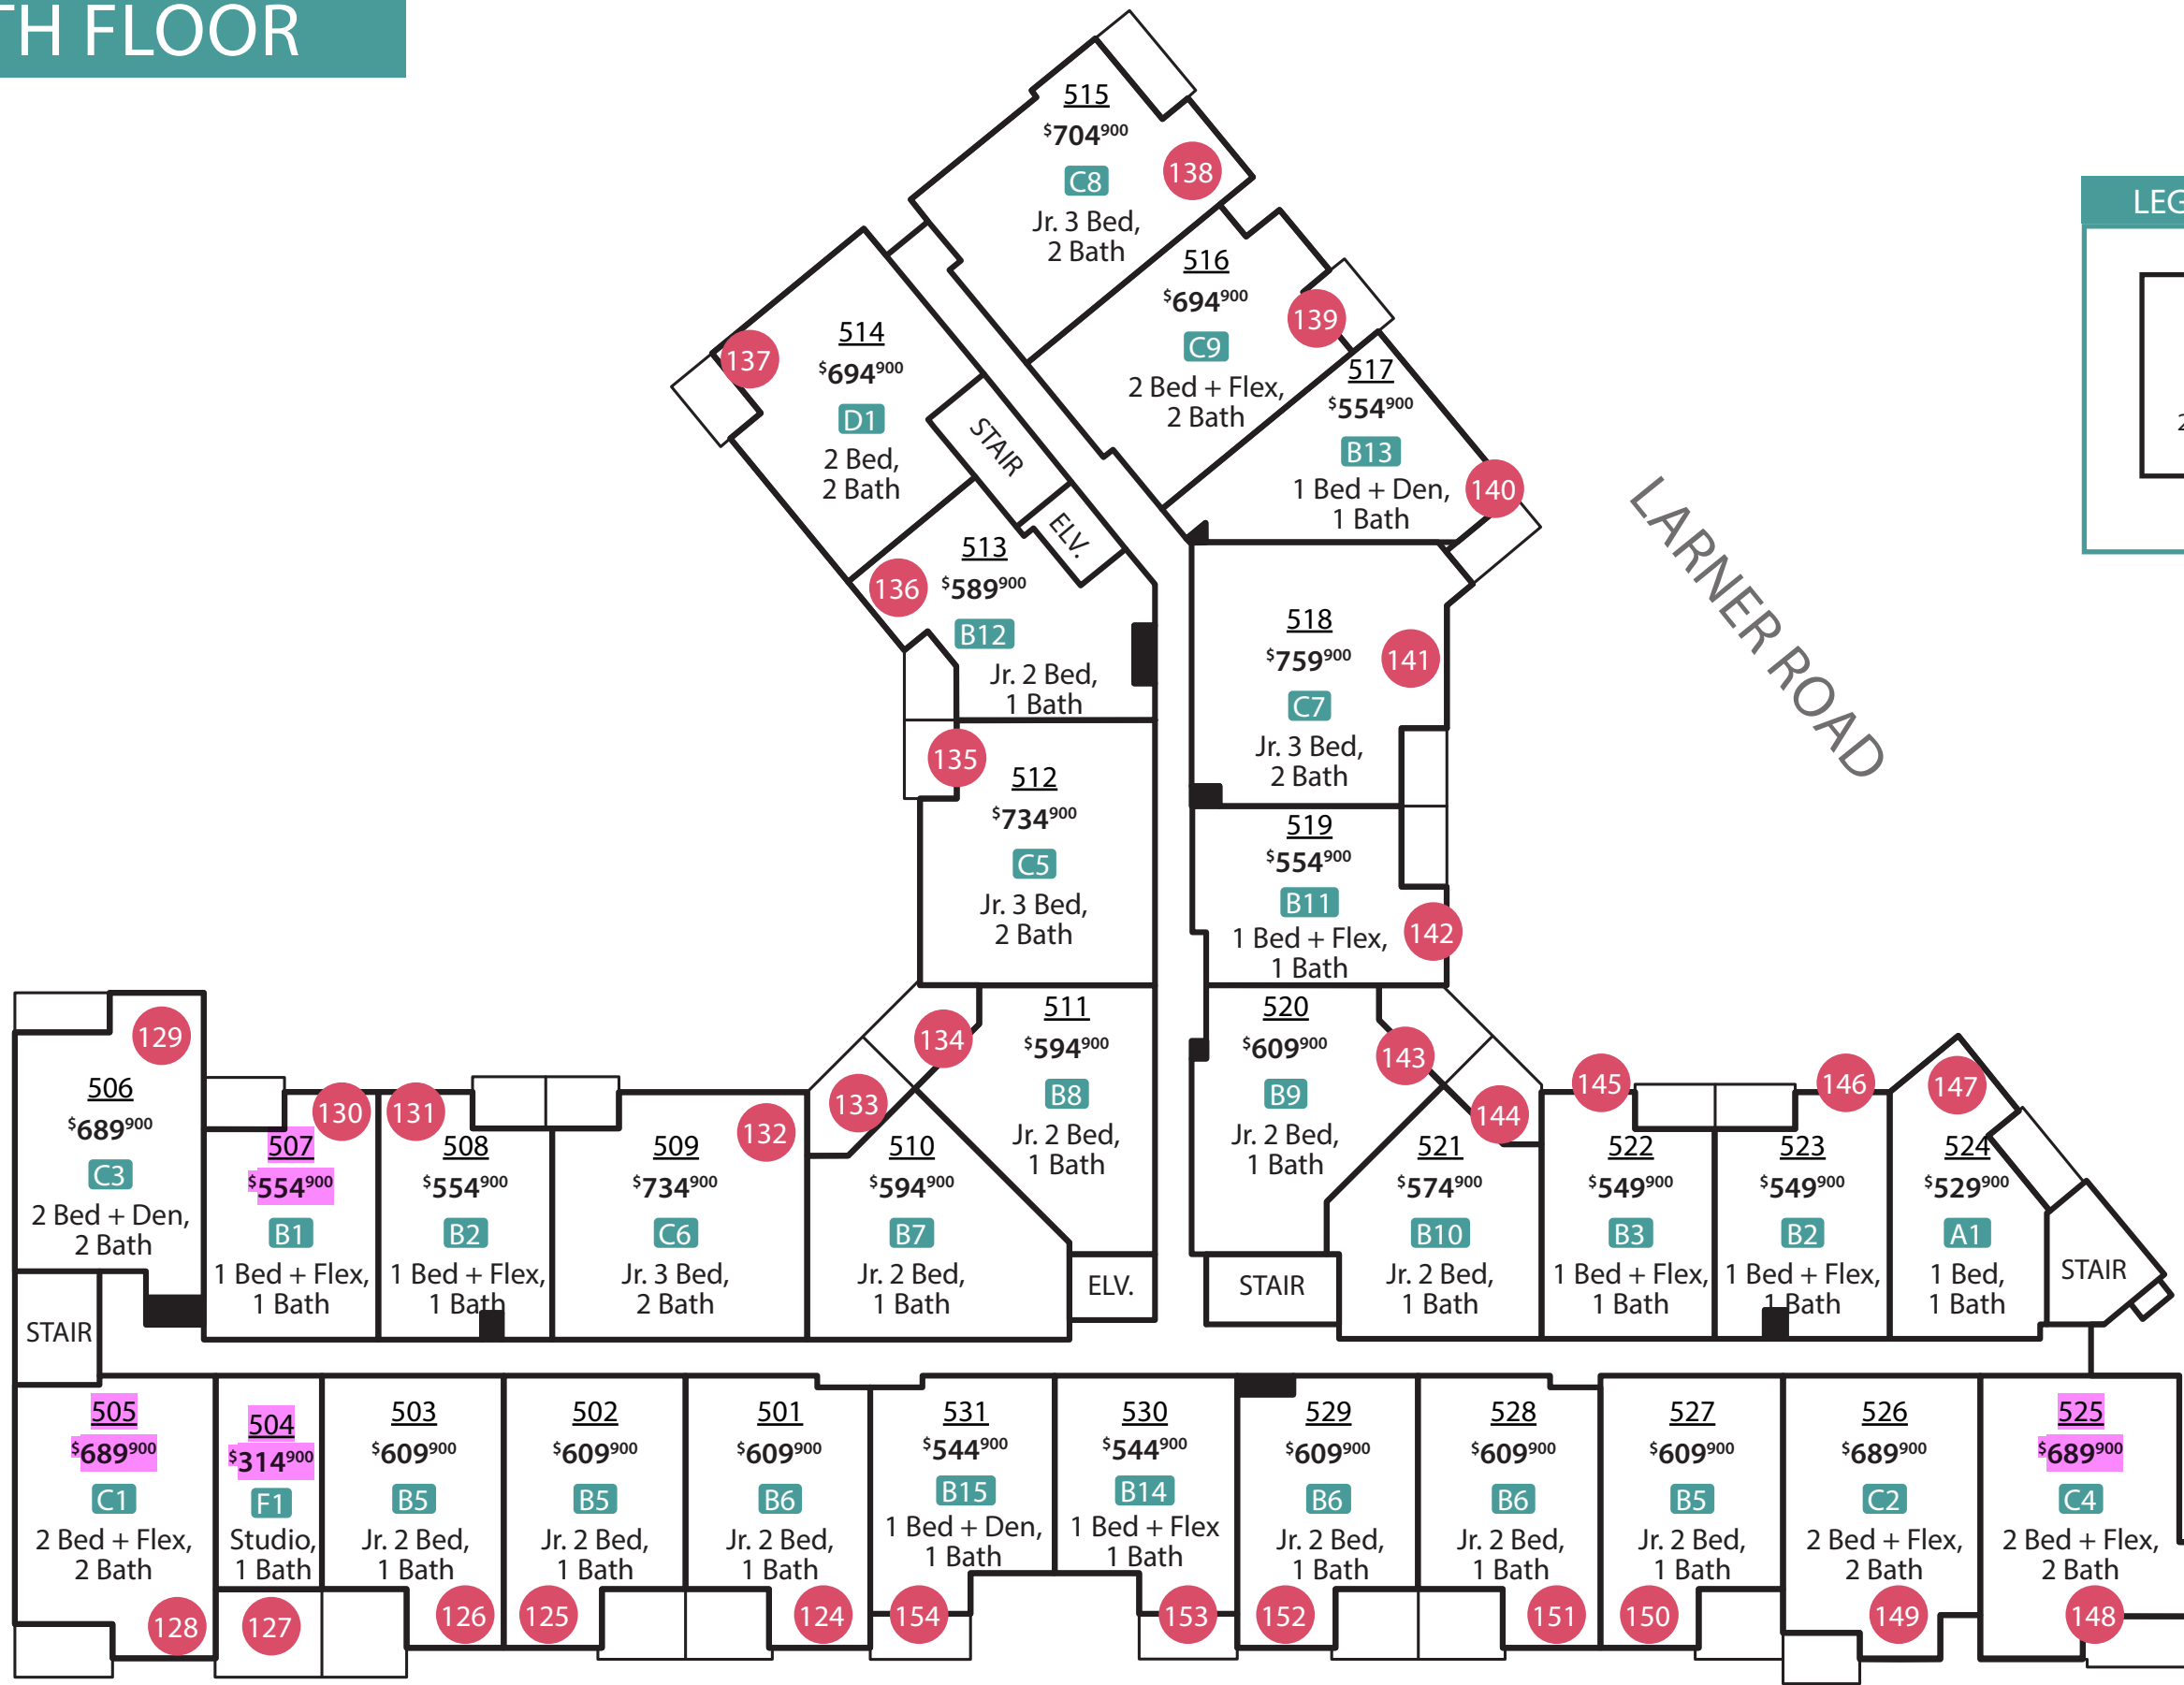

GROUND FLOOR

**LEGEND**

|                      |             |
|----------------------|-------------|
| A777                 | SUITE #     |
| \$999 <sup>900</sup> | PRICE       |
| G1                   | SUITE STYLE |
| 2 Bed, 1 Bath        | DESCRIPTION |
| 000                  | STRATA #    |

## LEGEND

|                      |             |
|----------------------|-------------|
| A777                 | SUITE #     |
| \$999 <sup>900</sup> | PRICE       |
| G1                   | SUITE STYLE |
| 2 Bed, 1 Bath        | DESCRIPTION |
| 000                  | STRATA #    |

Note: Prices and unit data subject to change

108 AVE