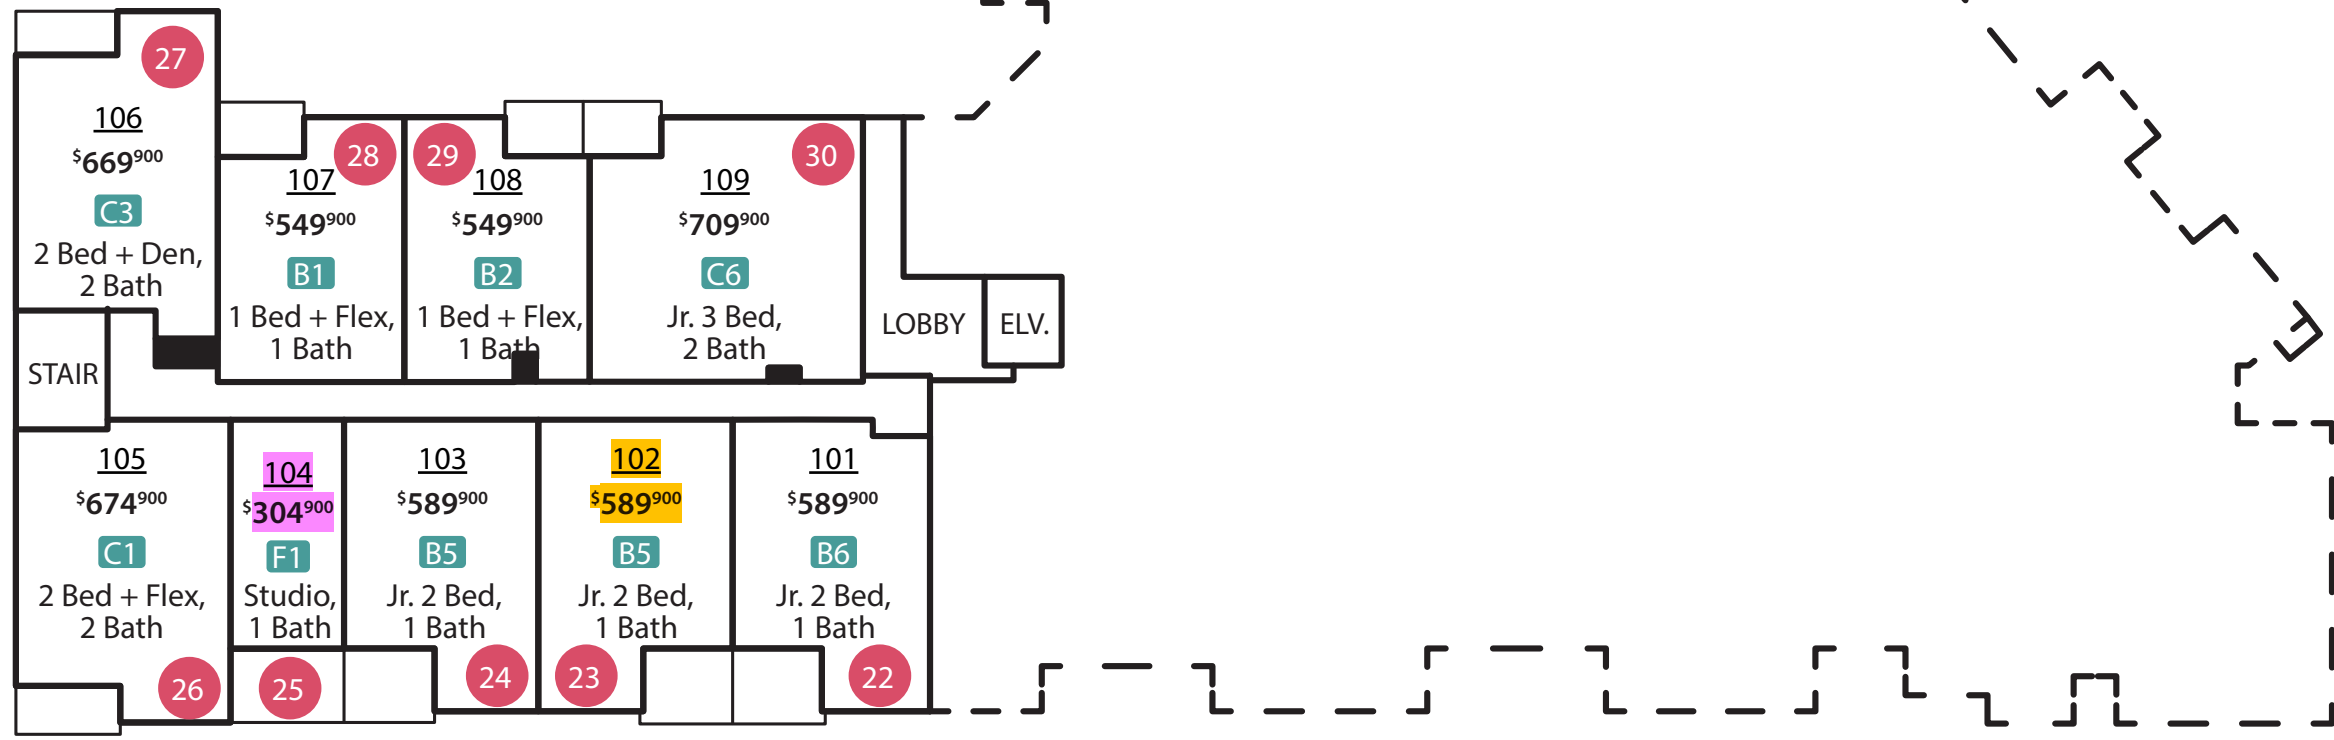

GROUND FLOOR

**LEGEND**

A777	SUITE #
\$999 <sup>900</sup>	PRICE
G1	SUITE STYLE
2 Bed, 1 Bath	DESCRIPTION
000	STRATA #

★ Comes with 2 parking spots

**PENDING**  
**FIRM**

Note: Prices and unit data subject to change

# 1ST FLOOR

## LEGEND

A777	SUITE #
\$999 <sup>900</sup>	PRICE
G1	SUITE STYLE
2 Bed, 1 Bath	DESCRIPTION
000	STRATA #

Note: Prices and unit data subject to change

108 AVE

## LEGEND

A777	SUITE #
\$999 <sup>900</sup>	PRICE
G1	SUITE STYLE
2 Bed, 1 Bath	DESCRIPTION
000	STRATA #

Note: Prices and unit data subject to change