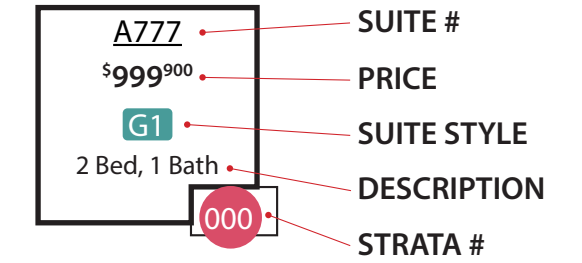

3RD FLOOR

LEGEND

Note: Prices and unit data subject to change