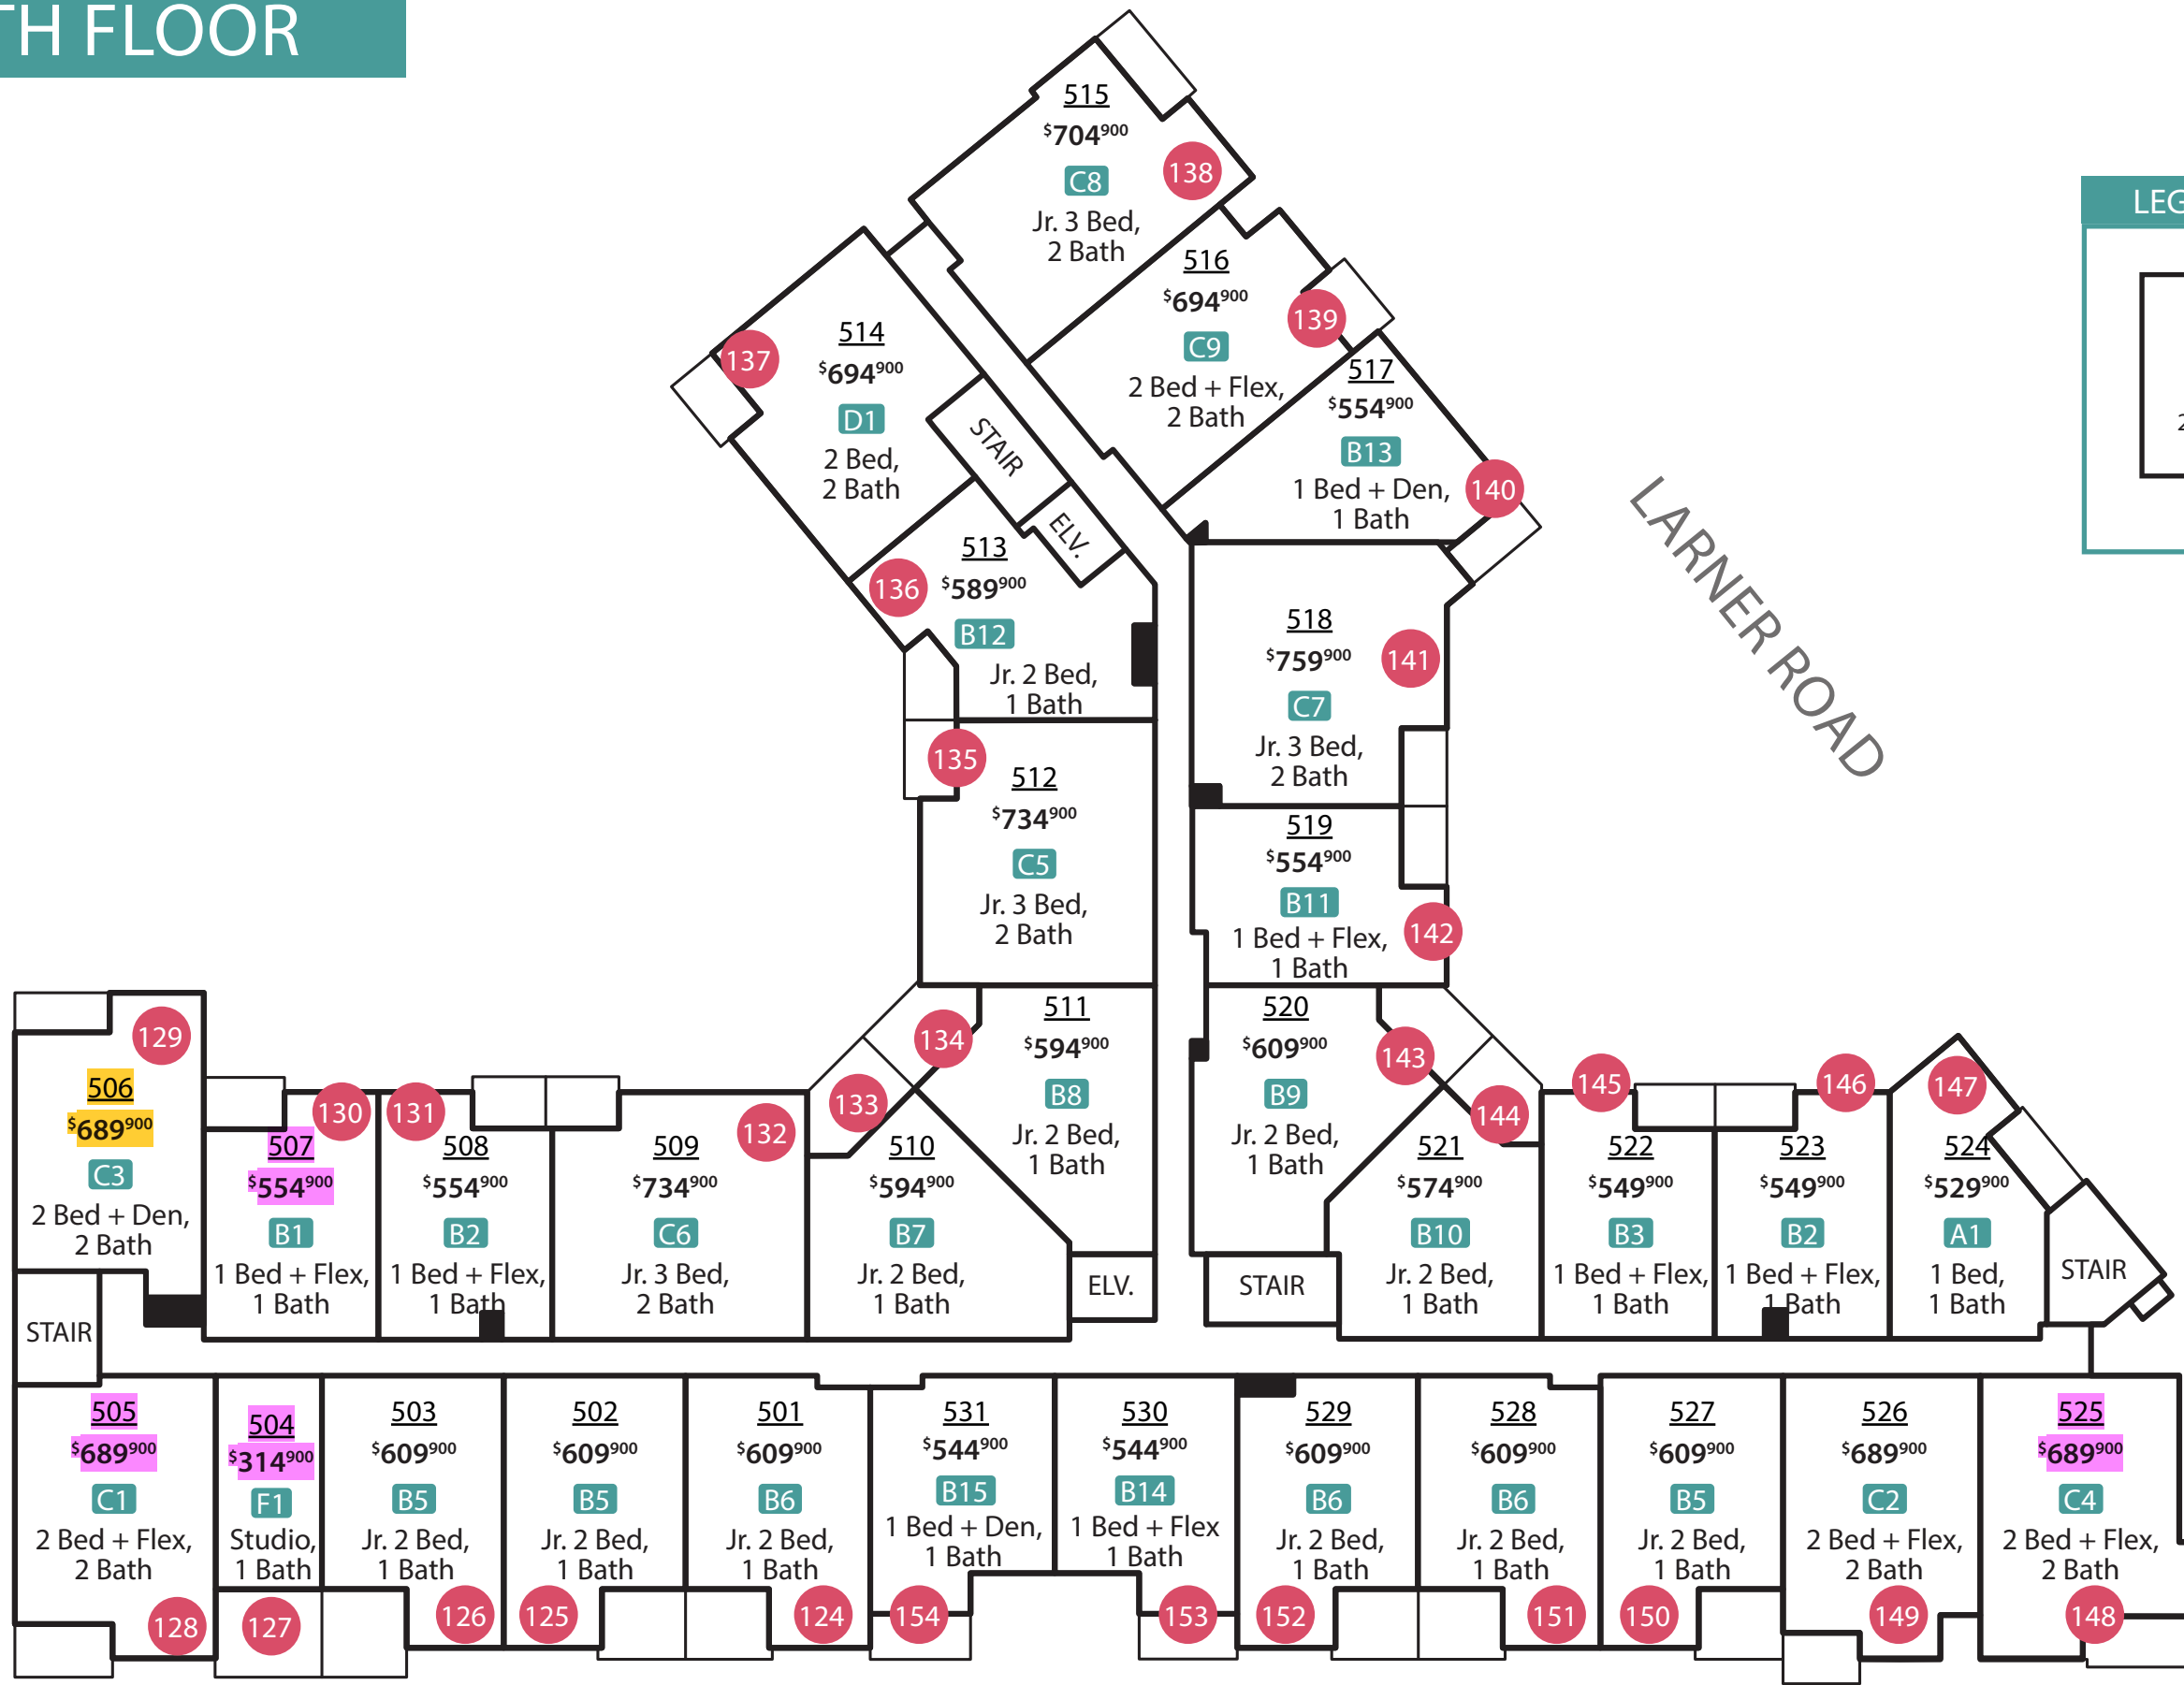

GROUND FLOOR

**LEGEND**

A777	SUITE #
\$999 <sup>900</sup>	PRICE
G1	SUITE STYLE
2 Bed, 1 Bath	DESCRIPTION
000	STRATA #

★ Comes with 2 parking spots

**PENDING**  
**FIRM**

Note: Prices and unit data subject to change

## LEGEND

A777	SUITE #
\$999 <sup>900</sup>	PRICE
G1	SUITE STYLE
2 Bed, 1 Bath	DESCRIPTION
000	STRATA #

Note: Prices and unit data subject to change

108 AVE

# 5TH FLOOR

## LEGEND

A777	SUITE #
\$999 <sup>900</sup>	PRICE
G1	SUITE STYLE
2 Bed, 1 Bath	DESCRIPTION
000	STRATA #

Note: Prices and unit data subject to change