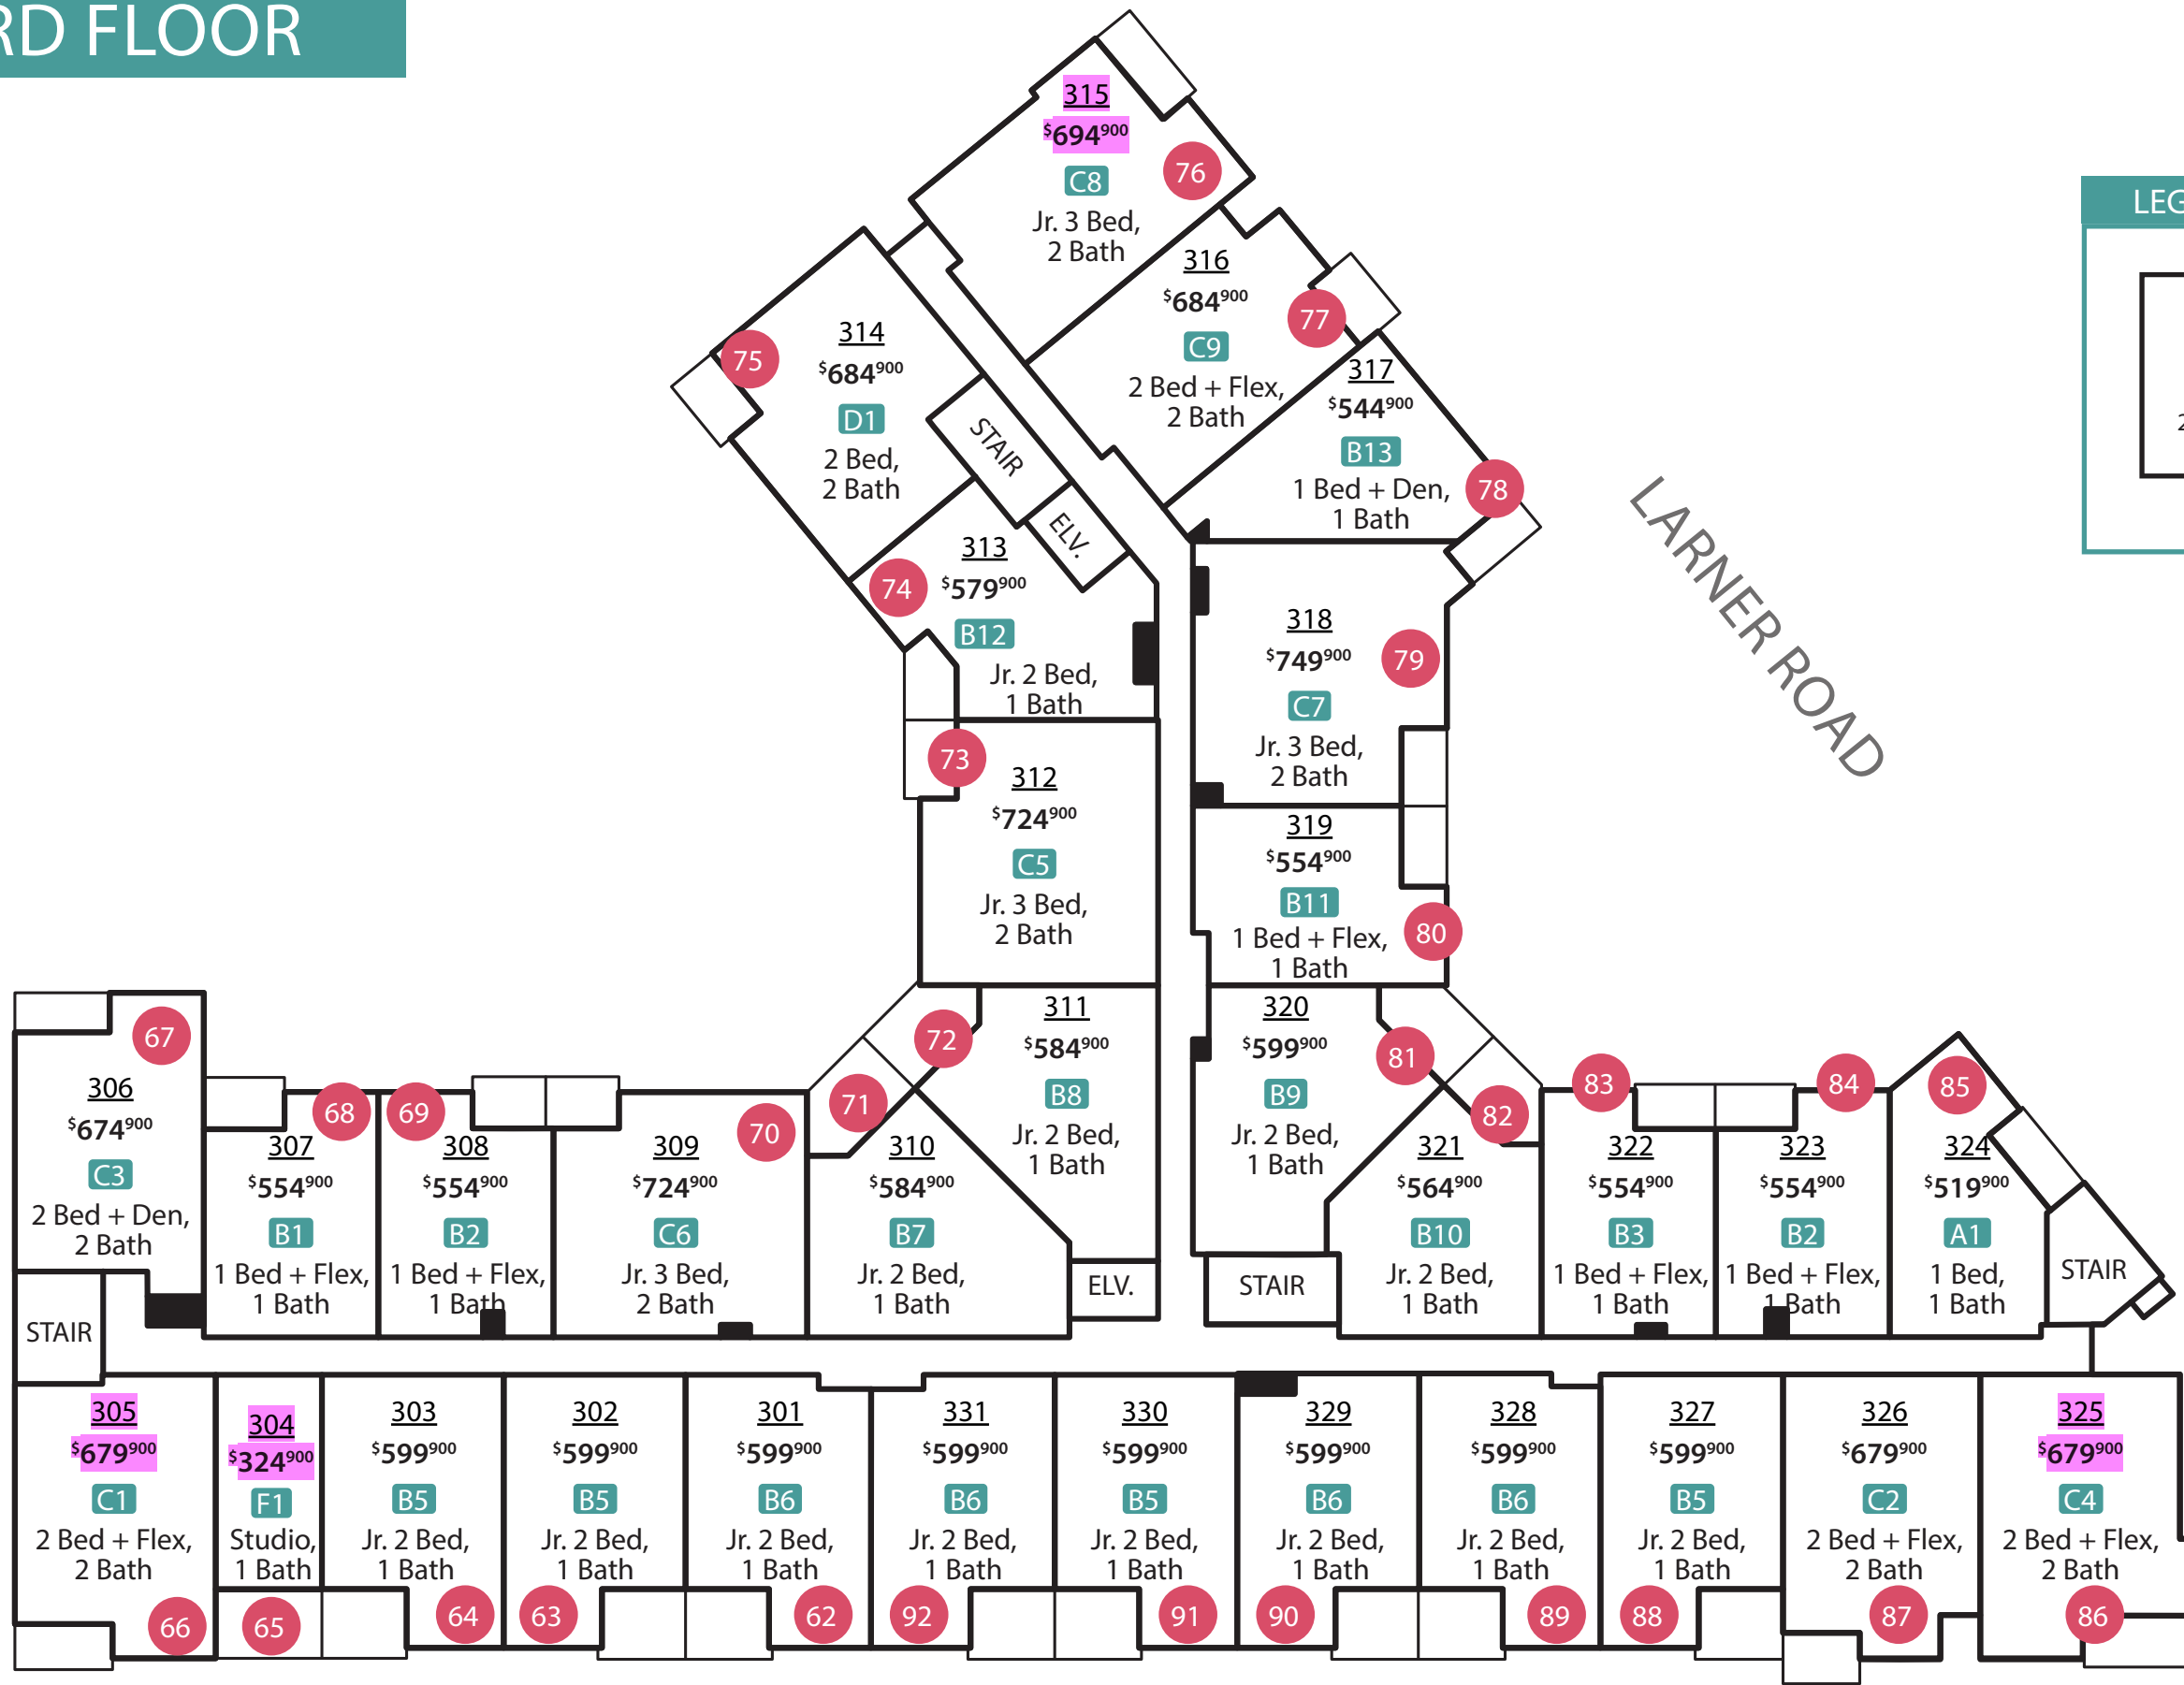

3RD FLOOR

LEGEND

Note: Prices and unit data subject to change