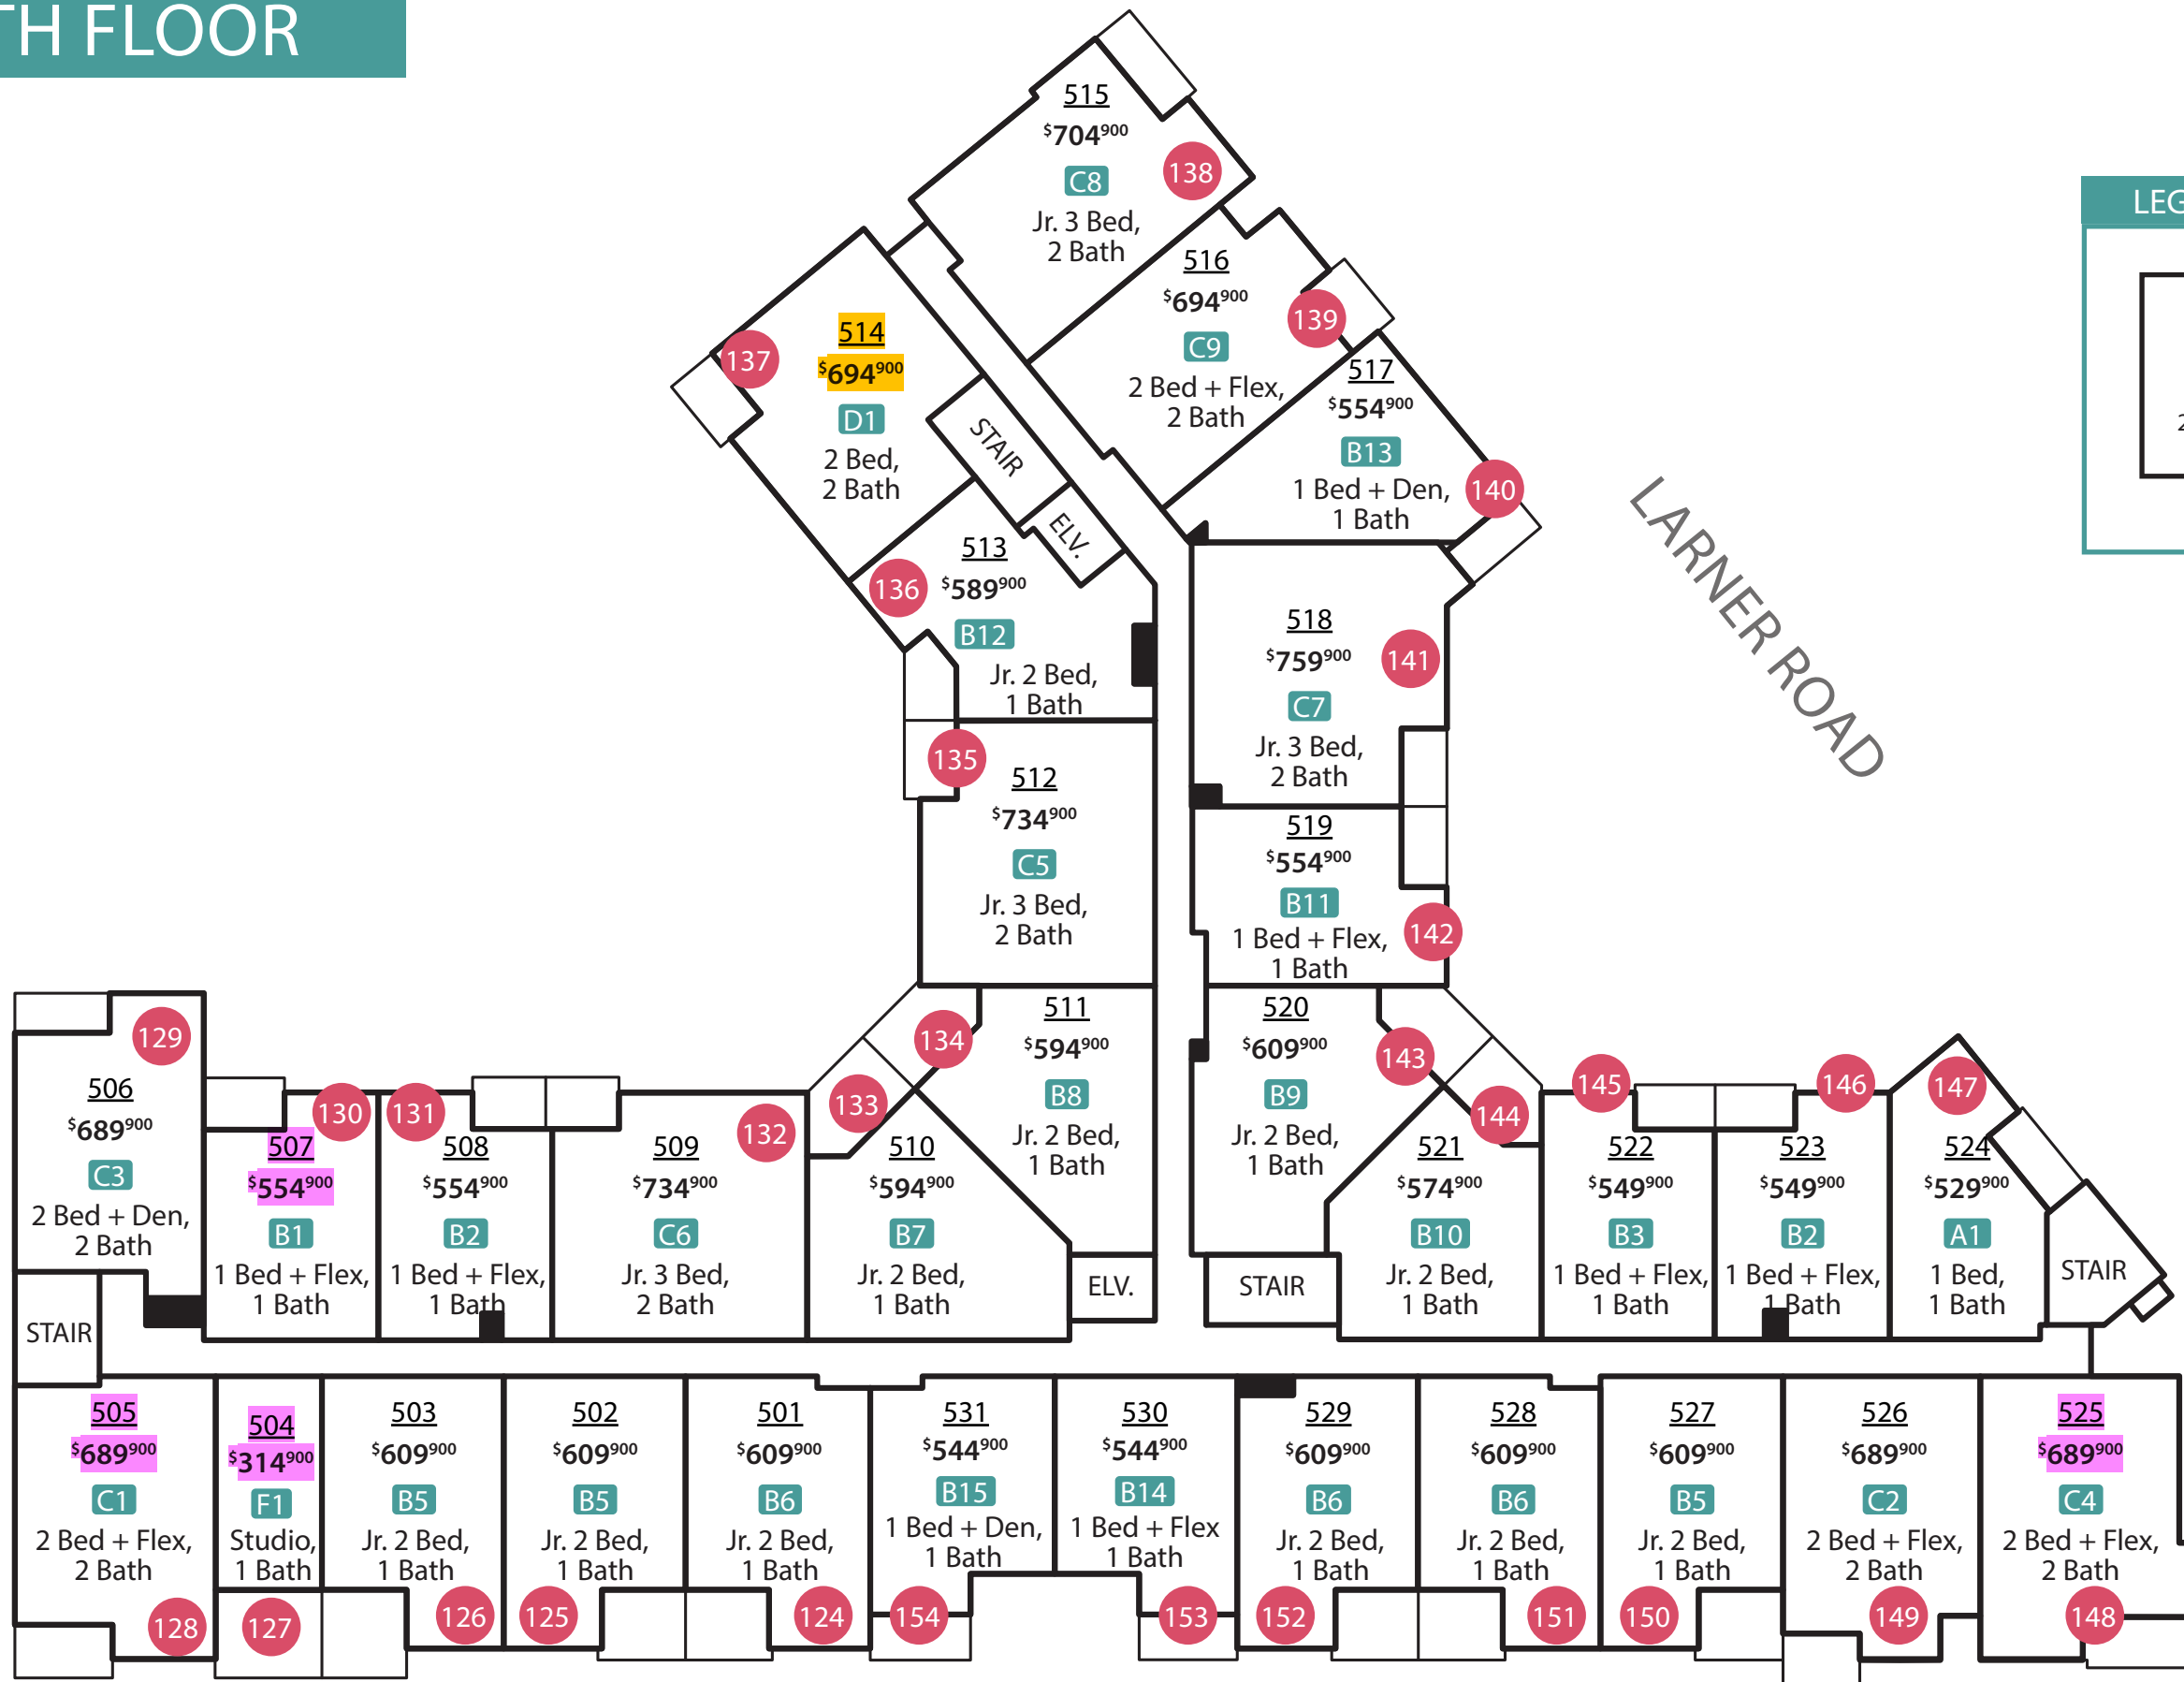

GROUND FLOOR

LEGEND

A777	SUITE #
\$999 ⁹⁰⁰	PRICE
G1	SUITE STYLE
2 Bed, 1 Bath	DESCRIPTION
000	STRATA #

★ Comes with 2 parking spots

PENDING
FIRM

Note: Prices and unit data subject to change

1ST FLOOR

LEGEND

A777	SUITE #
\$999 ⁹⁰⁰	PRICE
G1	SUITE STYLE
2 Bed, 1 Bath	DESCRIPTION
000	STRATA #

Note: Prices and unit data subject to change

108 AVE

2ND FLOOR

LEGEND

A777	SUITE #
\$999 ⁹⁰⁰	PRICE
G1	SUITE STYLE
2 Bed, 1 Bath	DESCRIPTION
000	STRATA #

4TH FLOOR

LEGEND

A777	SUITE #
\$999 ⁹⁰⁰	PRICE
G1	SUITE STYLE
2 Bed, 1 Bath	DESCRIPTION
000	STRATA #

Note: Prices and unit data subject to change

5TH FLOOR

LEGEND

A777	SUITE #
\$999 ⁹⁰⁰	PRICE
G1	SUITE STYLE
2 Bed, 1 Bath	DESCRIPTION
000	STRATA #

Note: Prices and unit data subject to change

108 AVE

6TH FLOOR

LEGEND

A777	SUITE #
\$999 ⁹⁰⁰	PRICE
G1	SUITE STYLE
2 Bed, 1 Bath	DESCRIPTION
000	STRATA #

Note: Prices and unit data subject to change