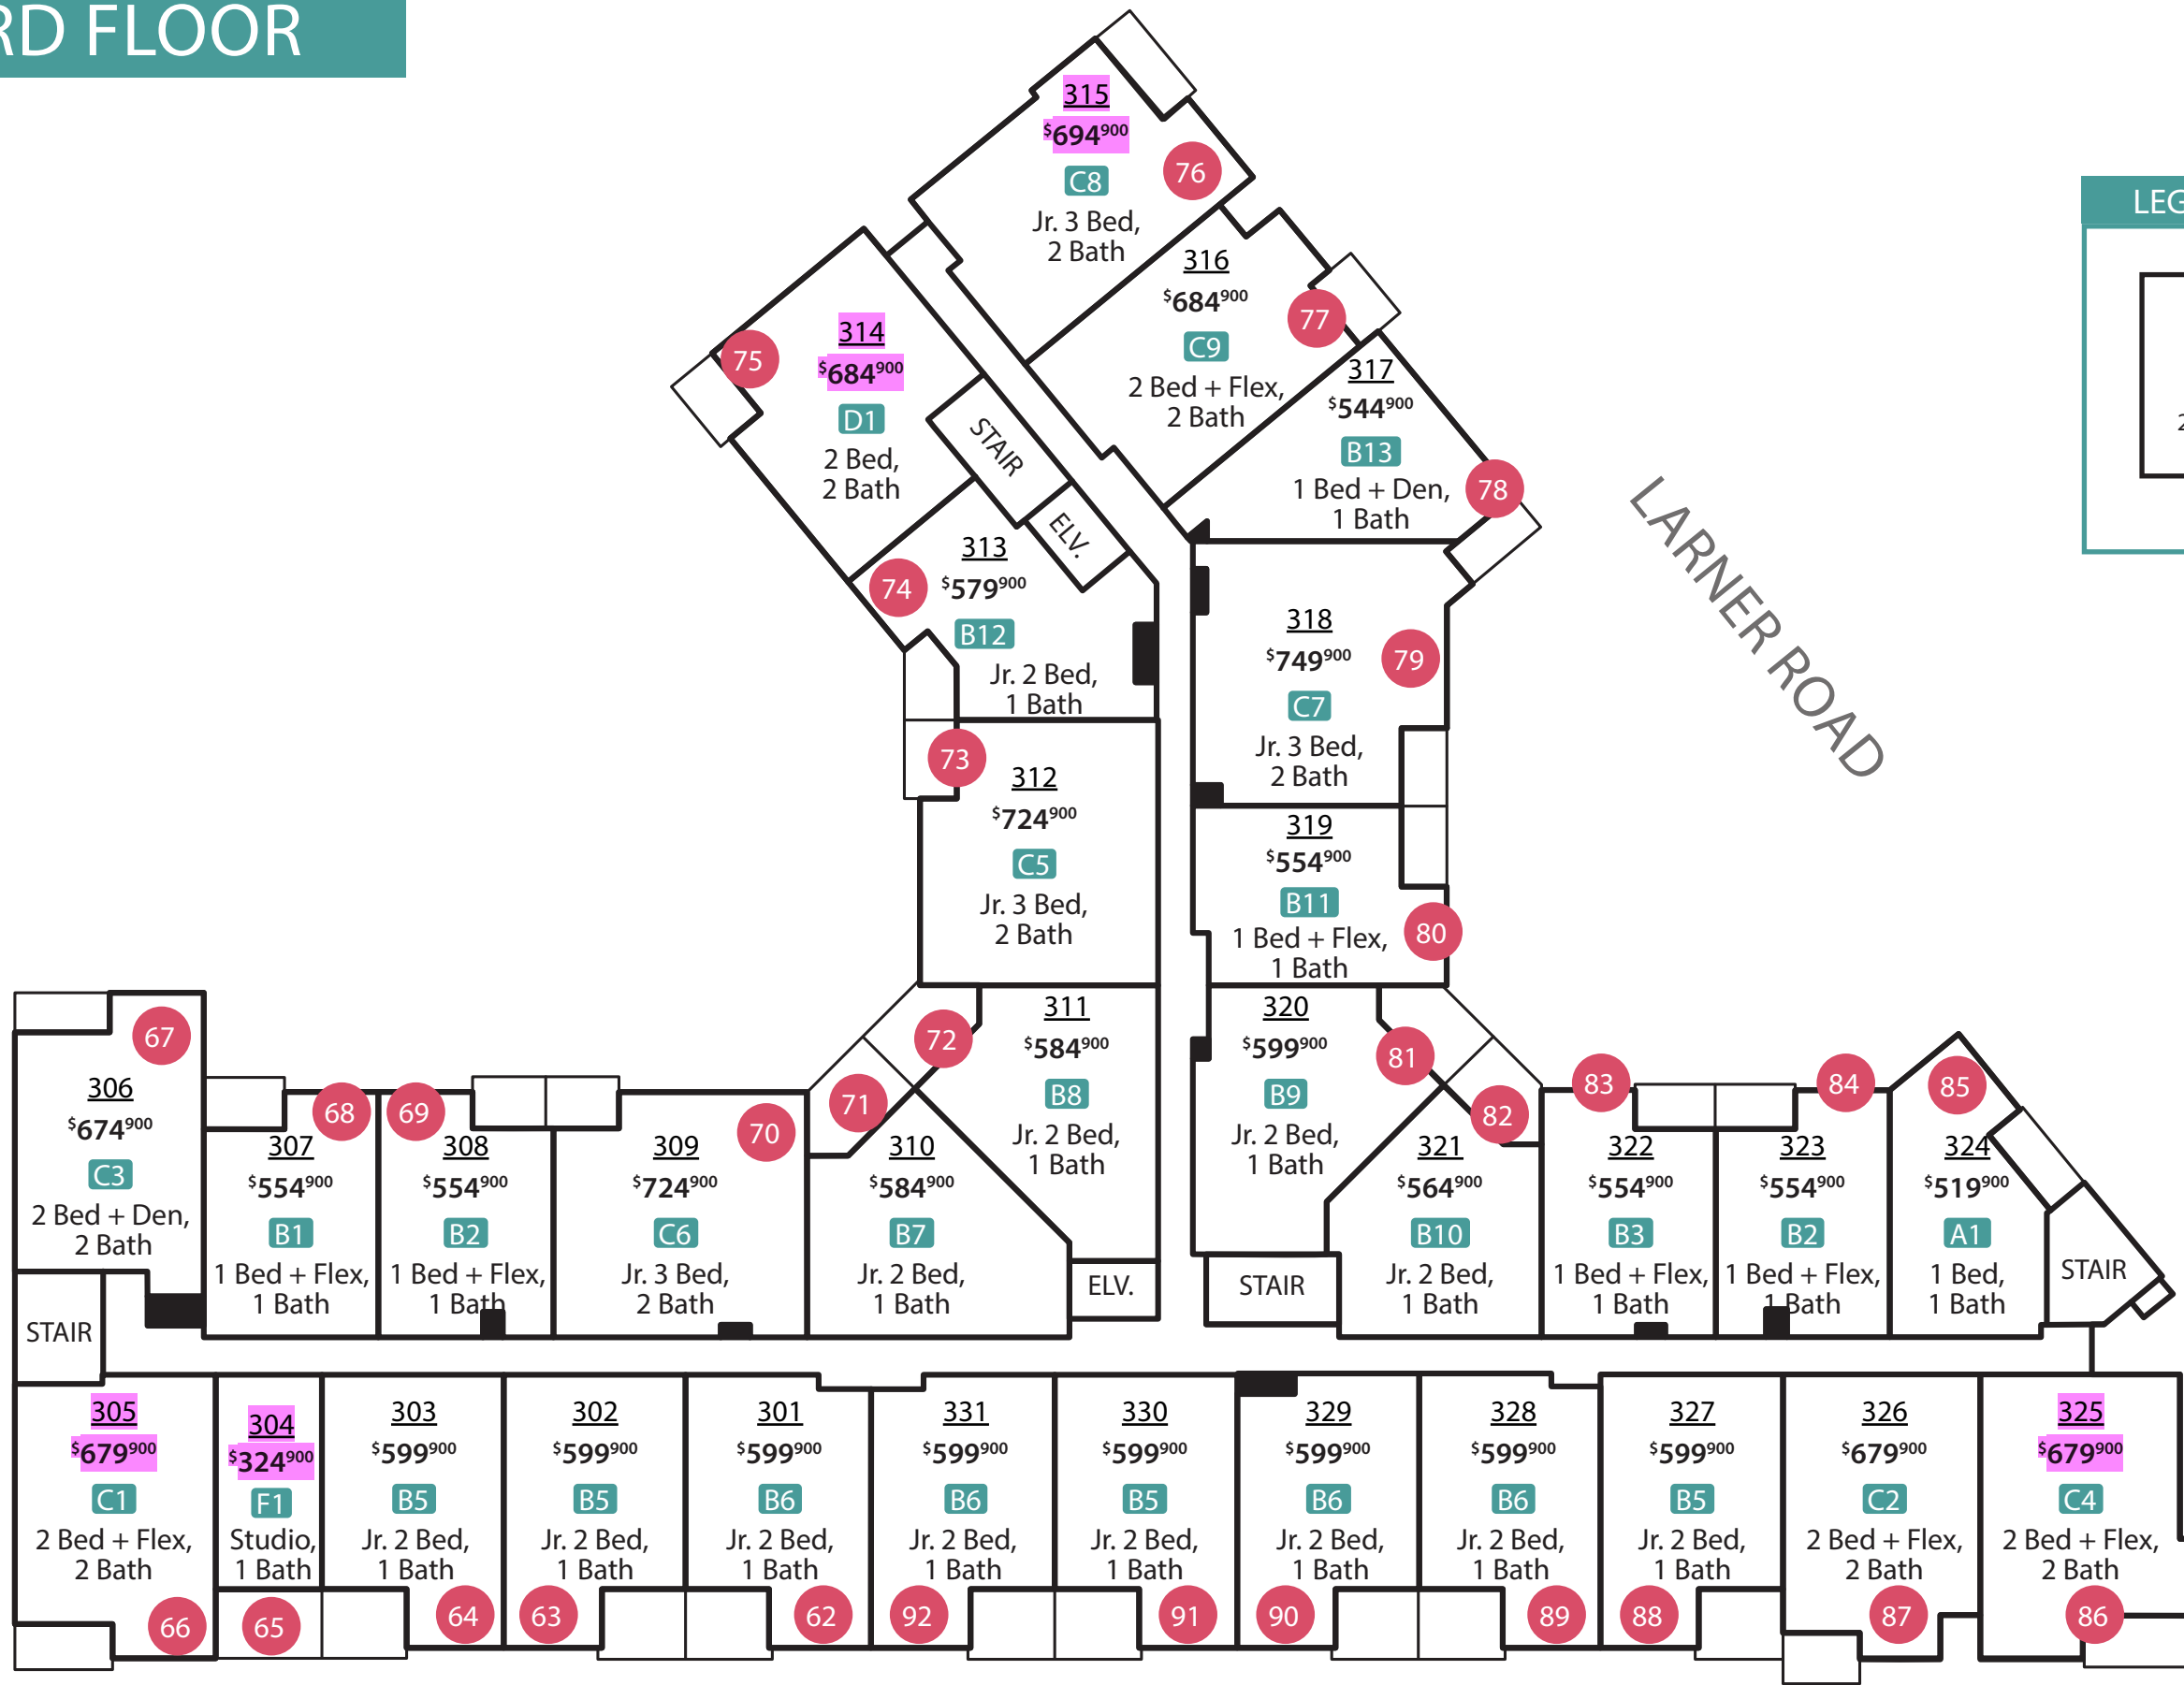

GROUND FLOOR

LEGEND

A777	SUITE #
\$999 ⁹⁰⁰	PRICE
G1	SUITE STYLE
2 Bed, 1 Bath	DESCRIPTION
000	STRATA #

★ Comes with 2 parking spots

PENDING
FIRM

Note: Prices and unit data subject to change

1ST FLOOR

LEGEND

A777	SUITE #
\$999 ⁹⁰⁰	PRICE
G1	SUITE STYLE
2 Bed, 1 Bath	DESCRIPTION
000	STRATA #

Note: Prices and unit data subject to change

108 AVE

2ND FLOOR

LEGEND

A777	SUITE #
\$999 ⁹⁰⁰	PRICE
G1	SUITE STYLE
2 Bed, 1 Bath	DESCRIPTION
000	STRATA #

Note: Prices and unit data subject to change

108 AVE

3RD FLOOR

LEGEND

A777	SUITE #
\$999 ⁹⁰⁰	PRICE
G1	SUITE STYLE
2 Bed, 1 Bath	DESCRIPTION
000	STRATA #

LARNER ROAD

108 AVE

Note: Prices and unit data subject to change

4TH FLOOR

LEGEND

A777	SUITE #
\$999 ⁹⁰⁰	PRICE
G1	SUITE STYLE
2 Bed, 1 Bath	DESCRIPTION
000	STRATA #

Note: Prices and unit data subject to change

5TH FLOOR

LEGEND

A777	SUITE #
\$999 ⁹⁰⁰	PRICE
G1	SUITE STYLE
2 Bed, 1 Bath	DESCRIPTION
000	STRATA #