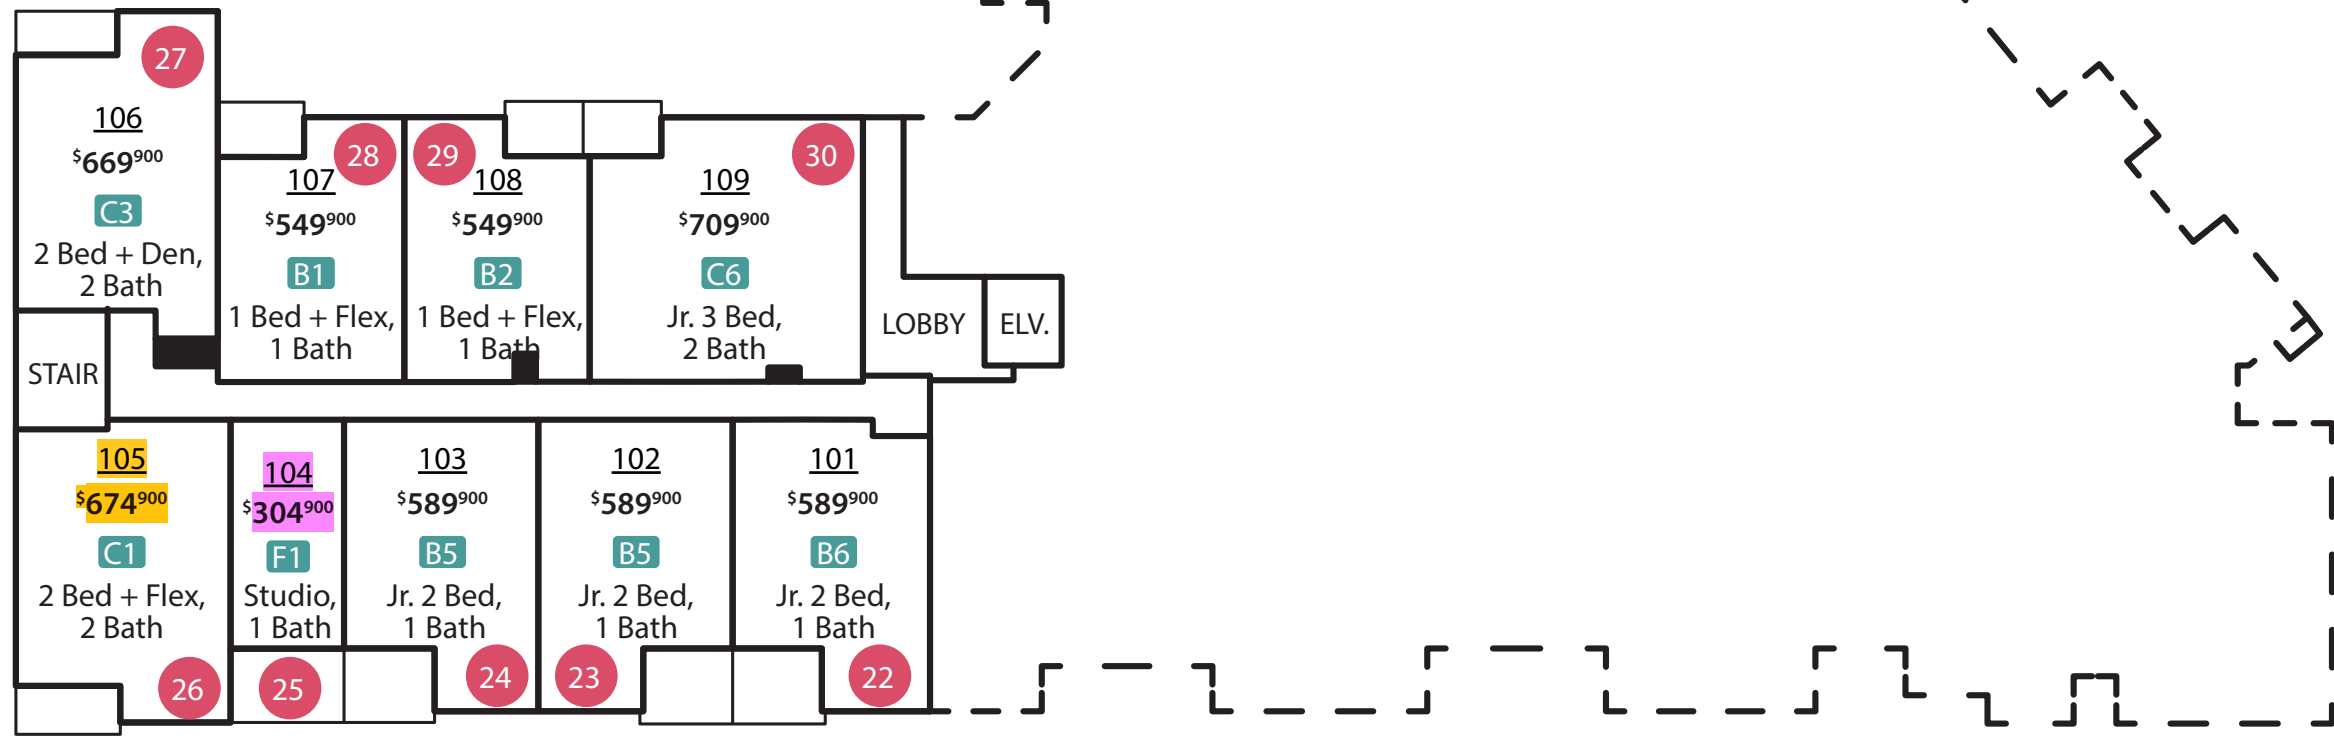

GROUND FLOOR

LEGEND

A777	SUITE #
\$999 ⁹⁰⁰	PRICE
G1	SUITE STYLE
2 Bed, 1 Bath	DESCRIPTION
000	STRATA #

★ Comes with 2 parking spots

PENDING
FIRM

Note: Prices and unit data subject to change

1ST FLOOR

LEGEND

A777	SUITE #
\$999 ⁹⁰⁰	PRICE
G1	SUITE STYLE
2 Bed, 1 Bath	DESCRIPTION
000	STRATA #

Note: Prices and unit data subject to change

108 AVE

2ND FLOOR

LEGEND

A777	SUITE #
\$999 ⁹⁰⁰	PRICE
G1	SUITE STYLE
2 Bed, 1 Bath	DESCRIPTION
000	STRATA #

Note: Prices and unit data subject to change

108 AVE

3RD FLOOR

LEGEND

A777	SUITE #
\$999 ⁹⁰⁰	PRICE
G1	SUITE STYLE
2 Bed, 1 Bath	DESCRIPTION
000	STRATA #

LARNER ROAD

108 AVE

Note: Prices and unit data subject to change

4TH FLOOR

LEGEND

A777	SUITE #
\$999 ⁹⁰⁰	PRICE
G1	SUITE STYLE
2 Bed, 1 Bath	DESCRIPTION
000	STRATA #

Note: Prices and unit data subject to change

5TH FLOOR

LEGEND

A777	SUITE #
\$999 ⁹⁰⁰	PRICE
G1	SUITE STYLE
2 Bed, 1 Bath	DESCRIPTION
000	STRATA #