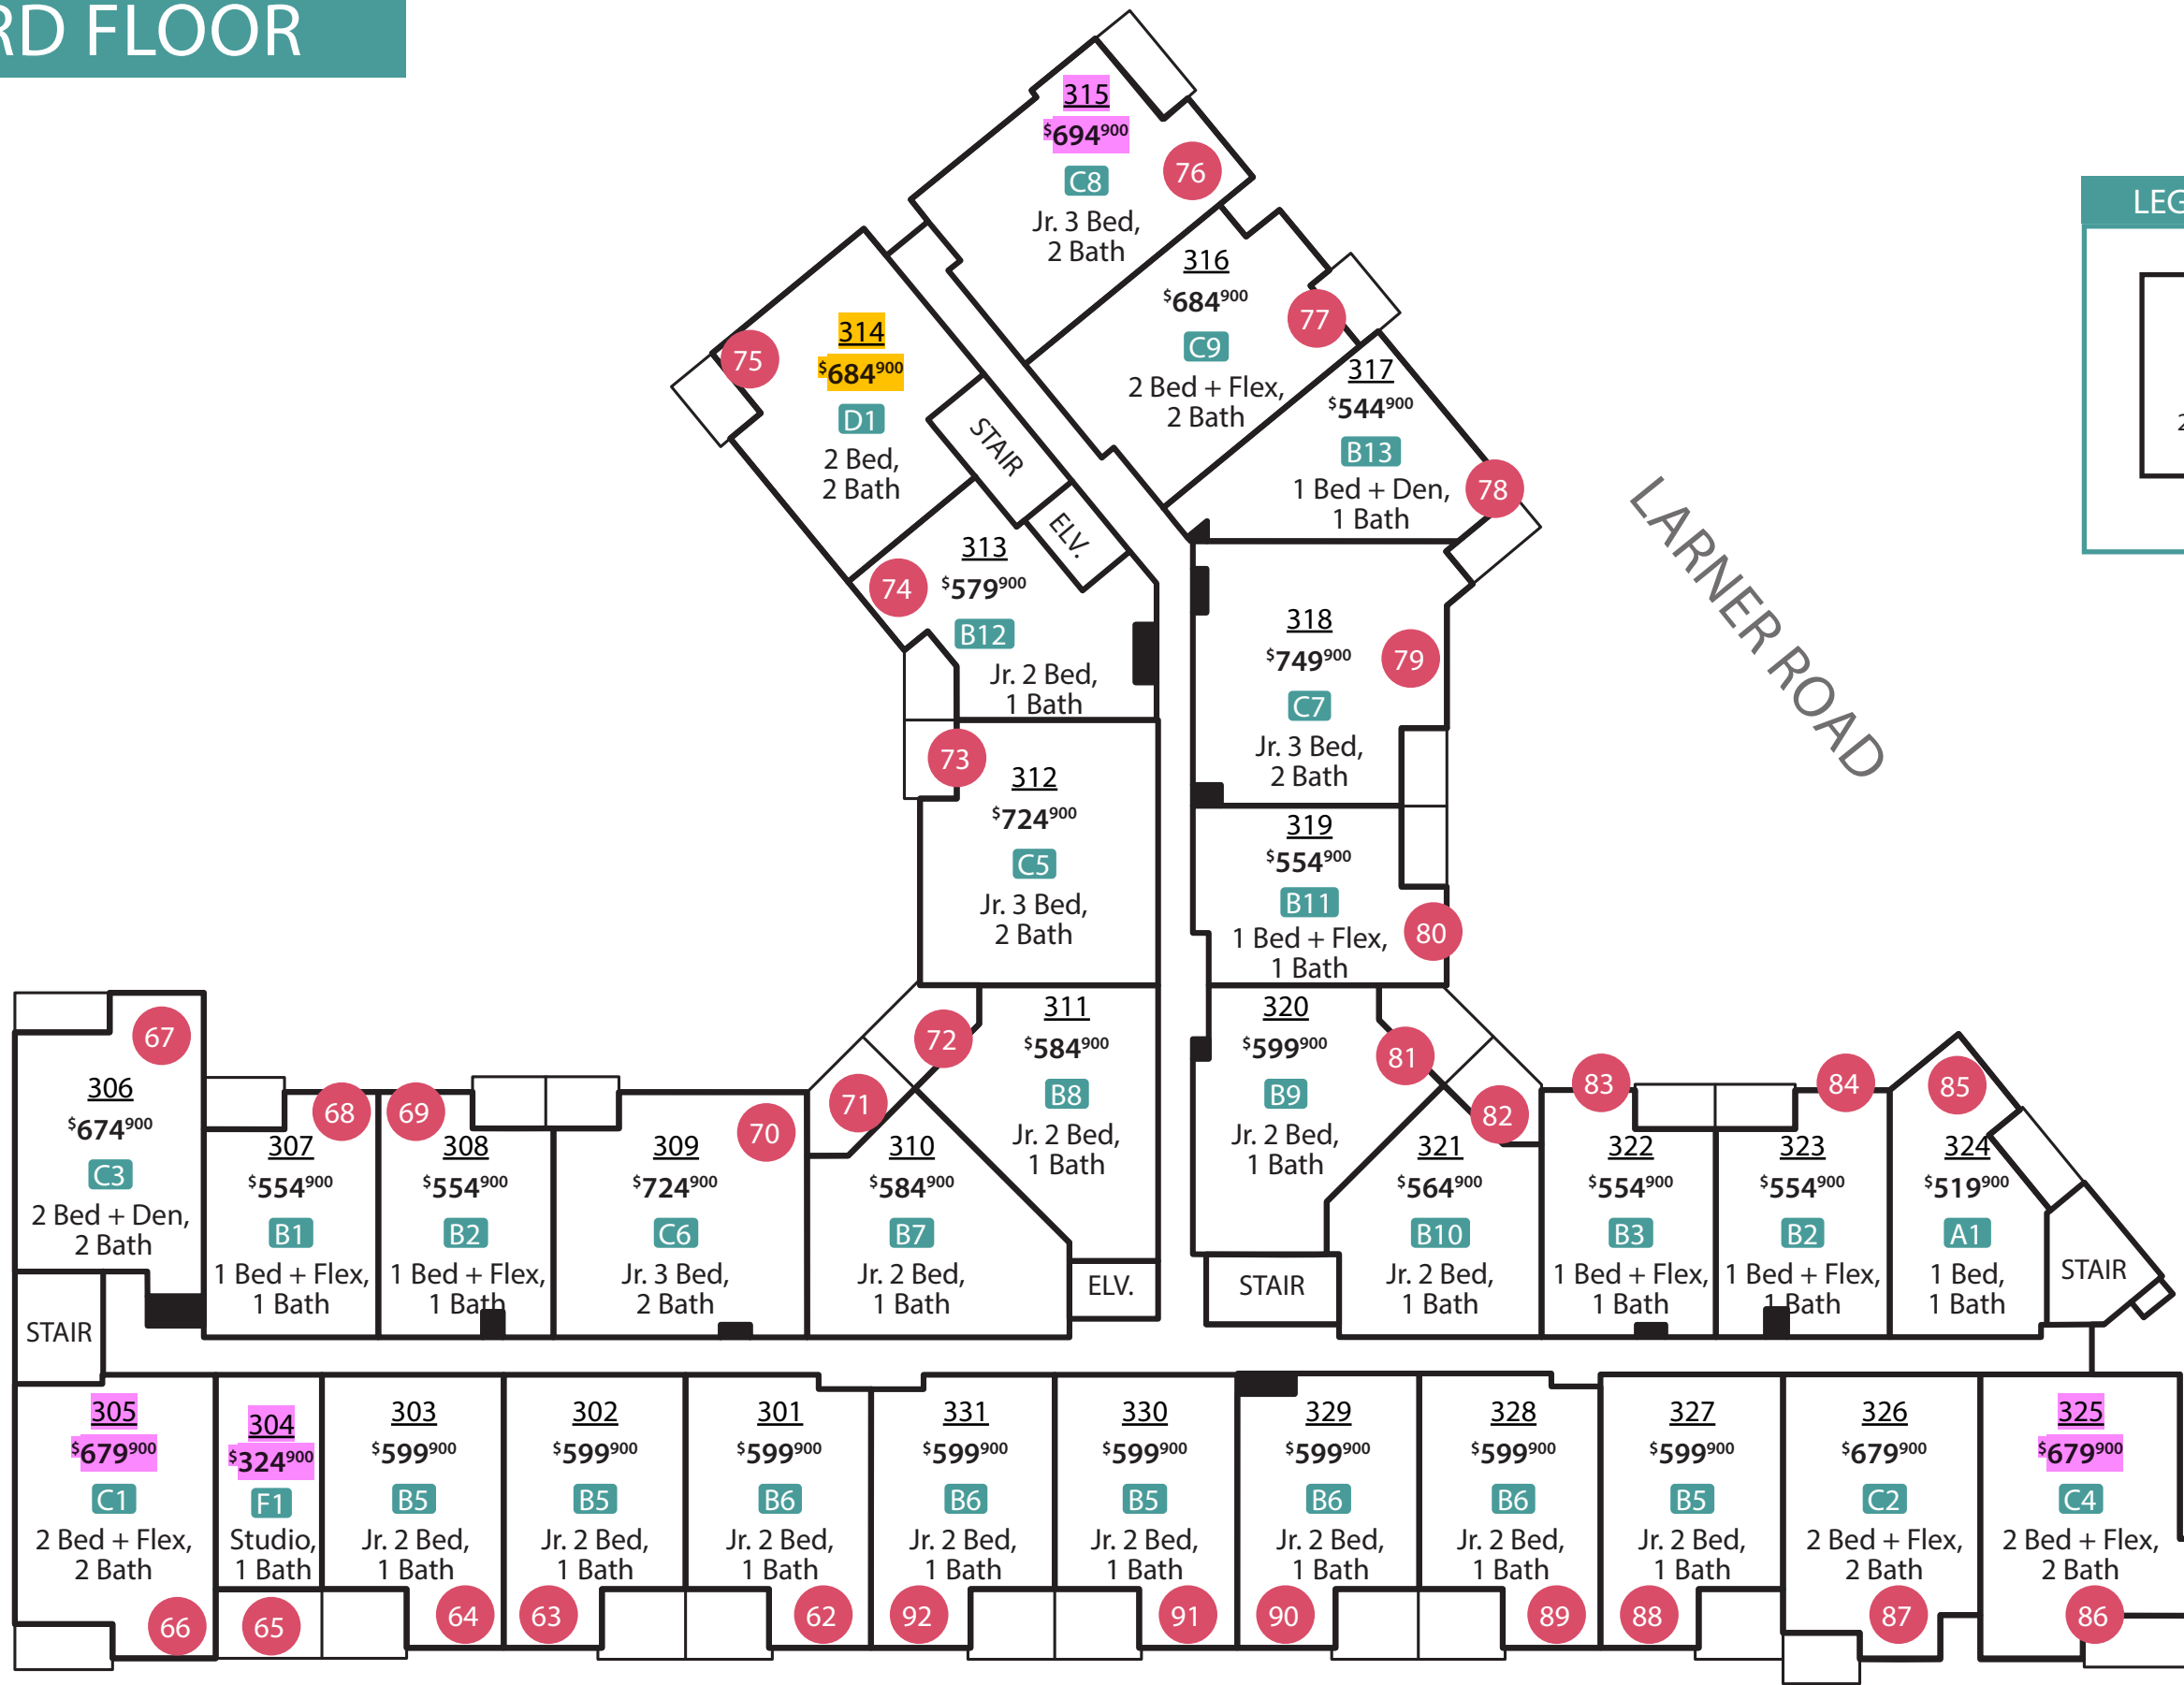

GROUND FLOOR

LEGEND

A777	SUITE #
\$999 ⁹⁰⁰	PRICE
G1	SUITE STYLE
2 Bed, 1 Bath	DESCRIPTION
000	STRATA #

★ Comes with 2 parking spots

PENDING
FIRM

Note: Prices and unit data subject to change

108 AVE

1ST FLOOR

LEGEND

A777	SUITE #
\$999 ⁹⁰⁰	PRICE
G1	SUITE STYLE
2 Bed, 1 Bath	DESCRIPTION
000	STRATA #

Note: Prices and unit data subject to change

108 AVE

2ND FLOOR

LEGEND

A777	SUITE #
\$999 ⁹⁰⁰	PRICE
G1	SUITE STYLE
2 Bed, 1 Bath	DESCRIPTION
000	STRATA #

Note: Prices and unit data subject to change

108 AVE

3RD FLOOR

LEGEND

A777	SUITE #
\$999 ⁹⁰⁰	PRICE
G1	SUITE STYLE
2 Bed, 1 Bath	DESCRIPTION
000	STRATA #

LARNER ROAD

108 AVE

Note: Prices and unit data subject to change

4TH FLOOR

LEGEND

A777	SUITE #
\$999 ⁹⁰⁰	PRICE
G1	SUITE STYLE
2 Bed, 1 Bath	DESCRIPTION
000	STRATA #

Note: Prices and unit data subject to change

108 AVE

5TH FLOOR

LEGEND

A777	SUITE #
\$999 ⁹⁰⁰	PRICE
G1	SUITE STYLE
2 Bed, 1 Bath	DESCRIPTION
000	STRATA #