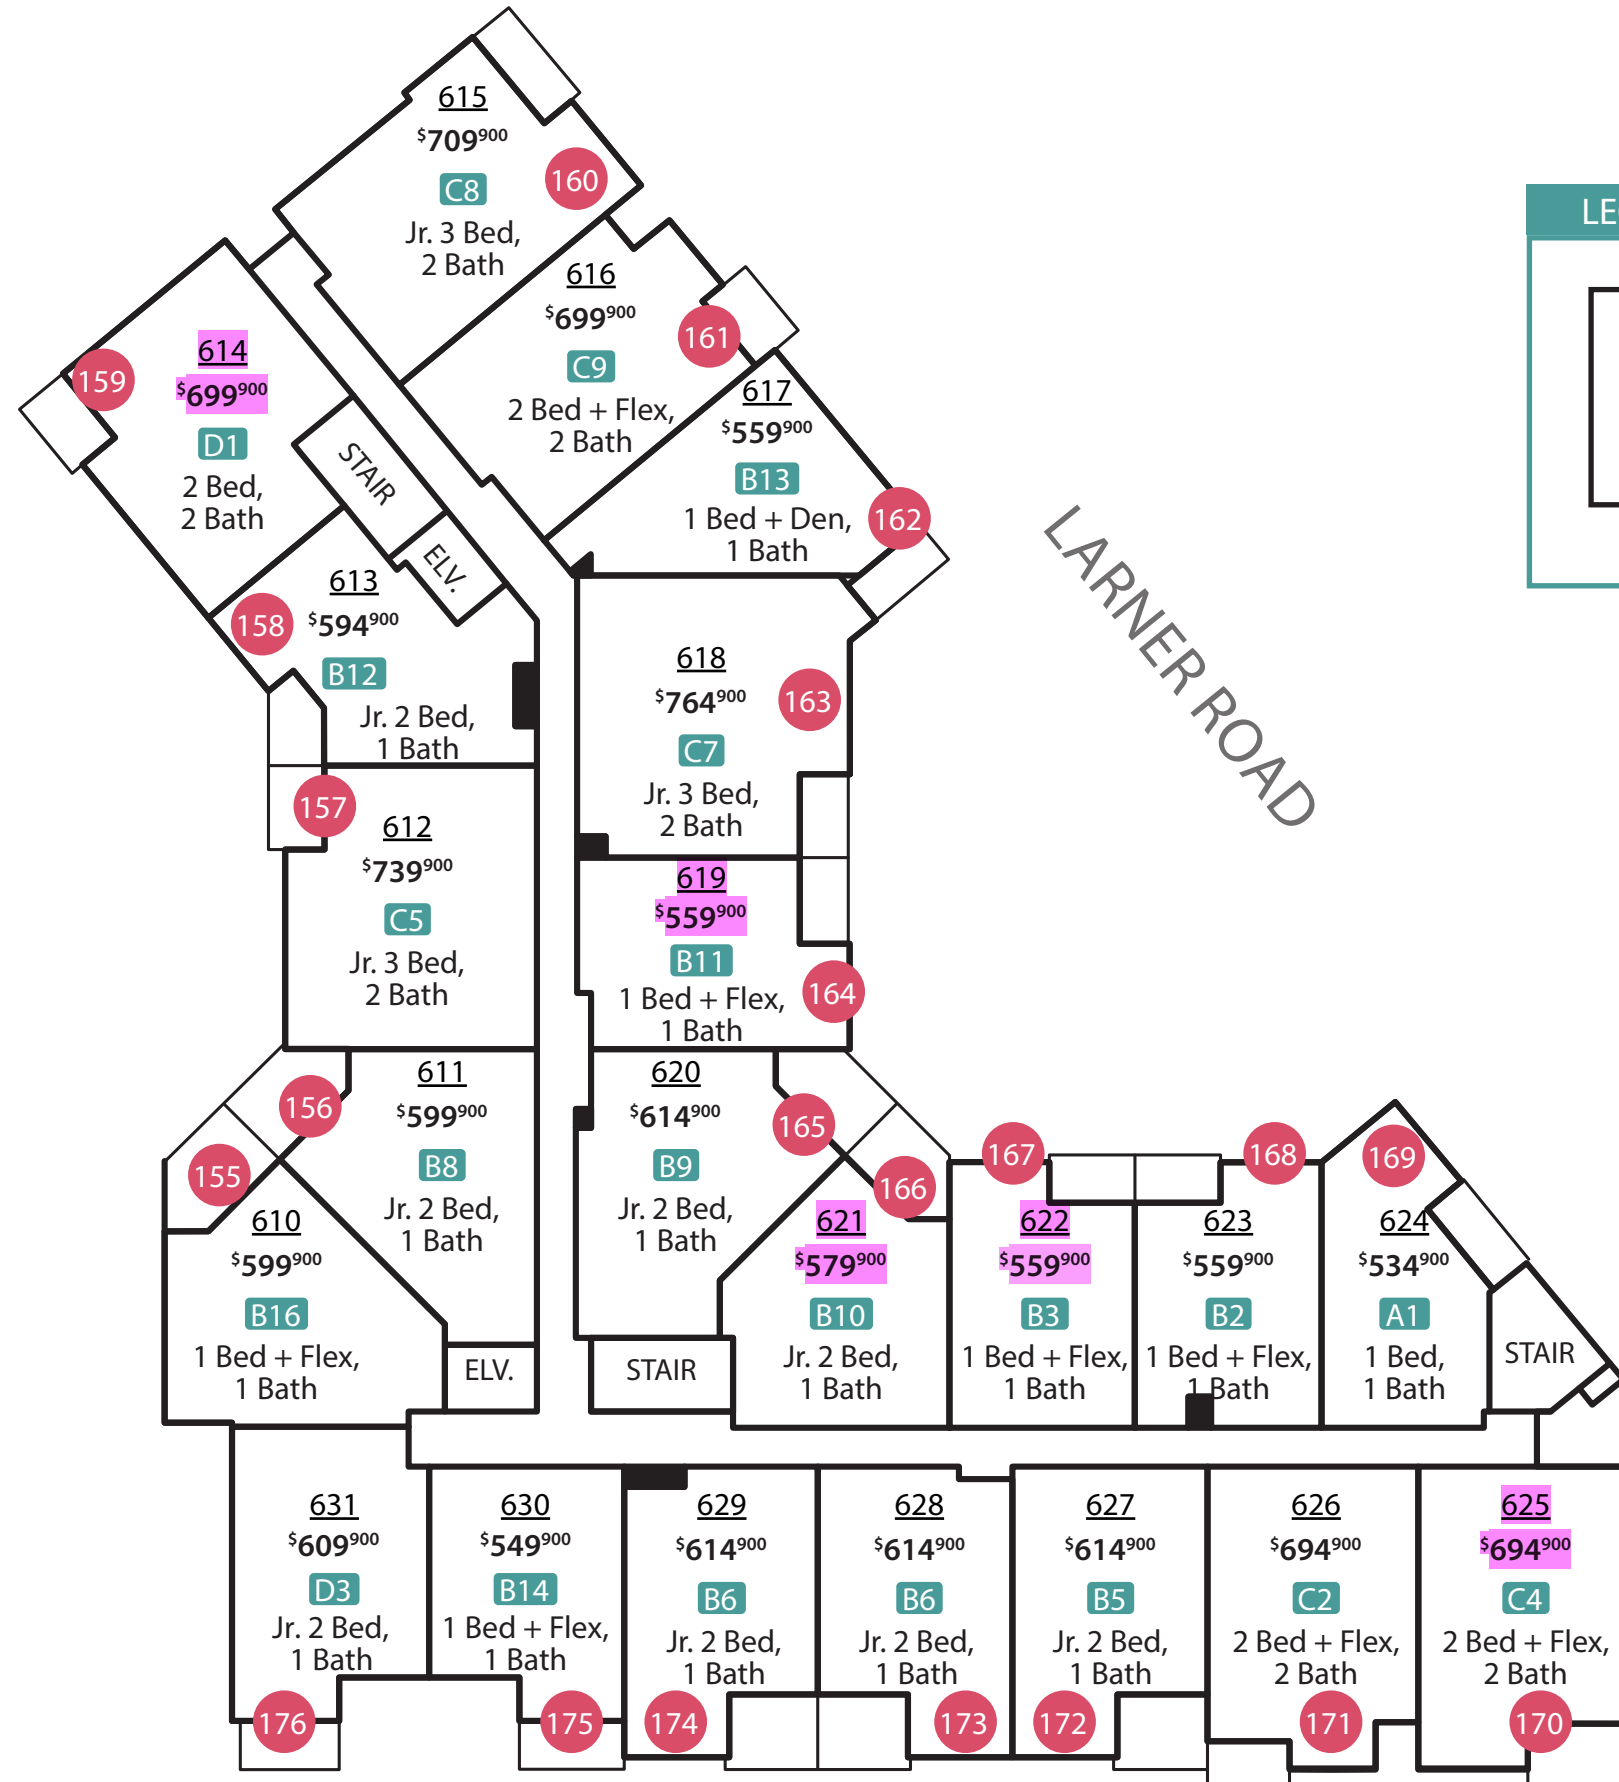

GROUND FLOOR

LEGEND

A777	SUITE #
\$999 ⁹⁰⁰	PRICE
G1	SUITE STYLE
2 Bed, 1 Bath	DESCRIPTION
000	STRATA #

★ Comes with 2 parking spots

PENDING
FIRM

Note: Prices and unit data subject to change

108 AVE

1ST FLOOR

LEGEND

A777	SUITE #
\$999 ⁹⁰⁰	PRICE
G1	SUITE STYLE
2 Bed, 1 Bath	DESCRIPTION
000	STRATA #

Note: Prices and unit data subject to change

108 AVE

2ND FLOOR

LEGEND

A777	SUITE #
\$999 ⁹⁰⁰	PRICE
G1	SUITE STYLE
2 Bed, 1 Bath	DESCRIPTION
000	STRATA #

4TH FLOOR

LEGEND

A777	SUITE #
\$999 ⁹⁰⁰	PRICE
G1	SUITE STYLE
2 Bed, 1 Bath	DESCRIPTION
000	STRATA #

Note: Prices and unit data subject to change

108 AVE

5TH FLOOR

LEGEND

A777	SUITE #
\$999 ⁹⁰⁰	PRICE
G1	SUITE STYLE
2 Bed, 1 Bath	DESCRIPTION
000	STRATA #

Note: Prices and unit data subject to change

108 AVE

6TH FLOOR

LEGEND

A777	SUITE #
\$999 ⁹⁰⁰	PRICE
G1	SUITE STYLE
2 Bed, 1 Bath	DESCRIPTION
000	STRATA #

LARNER ROAD

108 AVE

Note: Prices and unit data subject to change