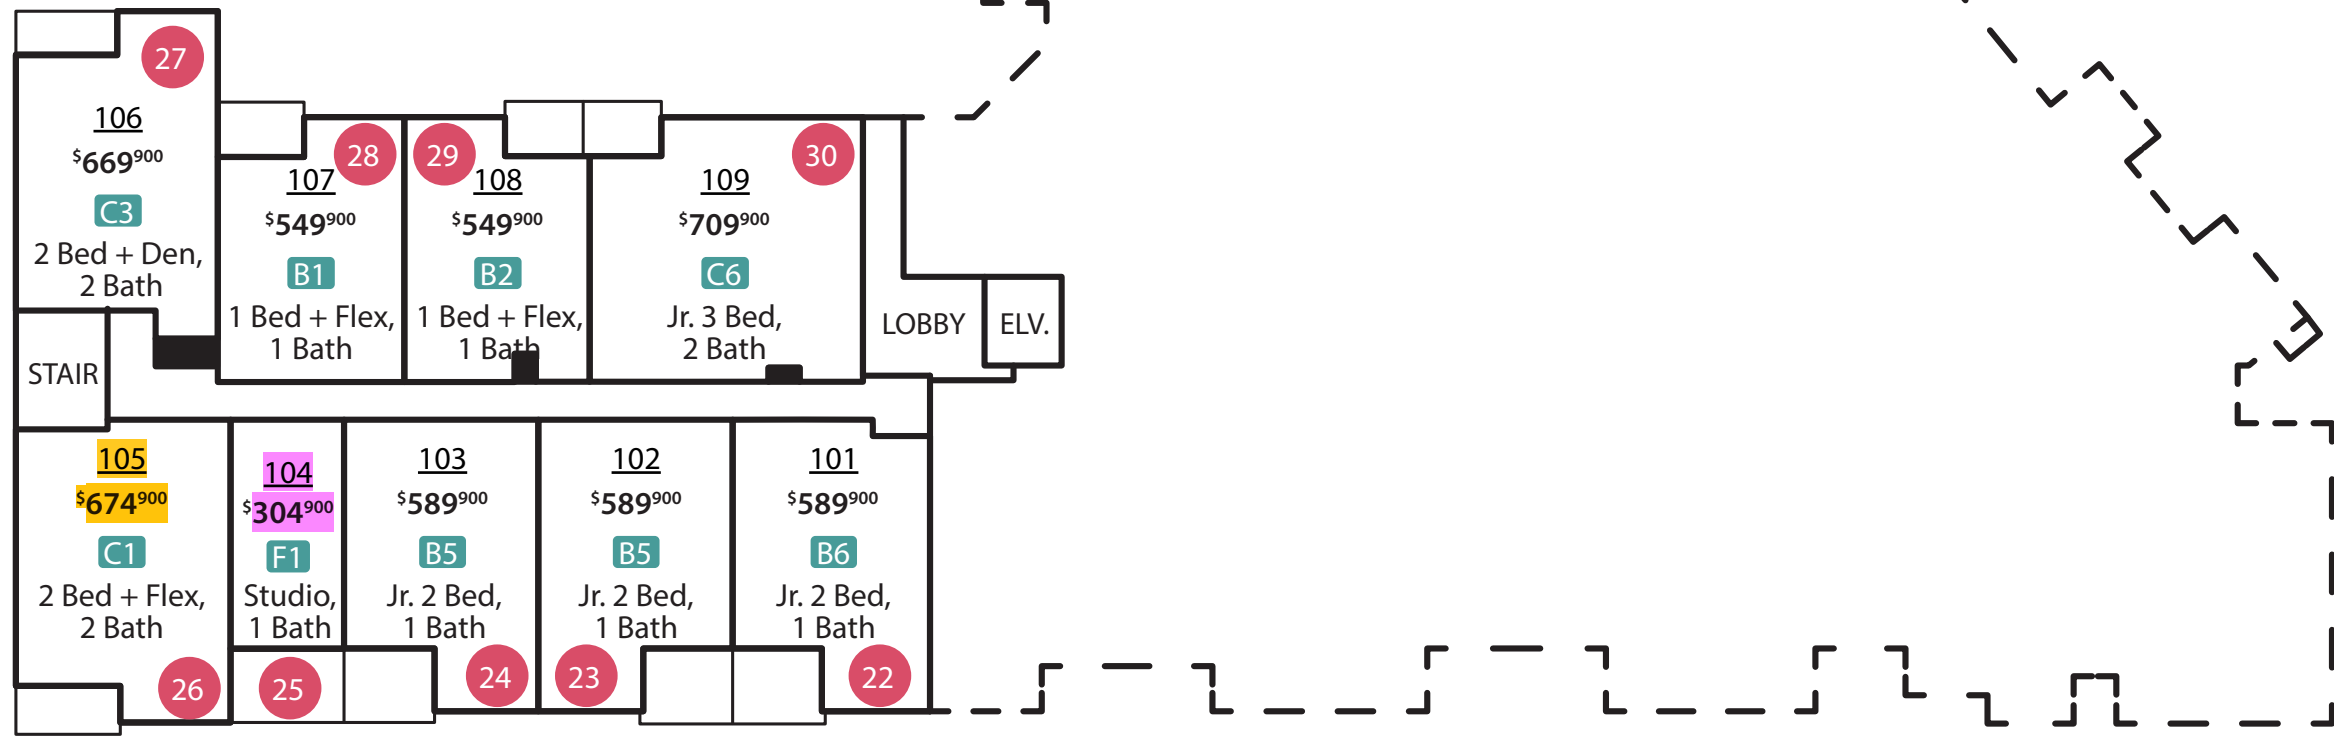

GROUND FLOOR

LEGEND

A777	SUITE #
\$999 ⁹⁰⁰	PRICE
G1	SUITE STYLE
2 Bed, 1 Bath	DESCRIPTION
000	STRATA #

★ Comes with 2 parking spots

PENDING
FIRM

Note: Prices and unit data subject to change

108 AVE

1ST FLOOR

LEGEND

A777	SUITE #
\$999 ⁹⁰⁰	PRICE
G1	SUITE STYLE
2 Bed, 1 Bath	DESCRIPTION
000	STRATA #

Note: Prices and unit data subject to change

108 AVE

2ND FLOOR

LEGEND

A777	SUITE #
\$999 ⁹⁰⁰	PRICE
G1	SUITE STYLE
2 Bed, 1 Bath	DESCRIPTION
000	STRATA #

Note: Prices and unit data subject to change

108 AVE

3RD FLOOR

LEGEND

A777	SUITE #
\$999 ⁹⁰⁰	PRICE
G1	SUITE STYLE
2 Bed, 1 Bath	DESCRIPTION
000	STRATA #

LARNER ROAD

108 AVE

Note: Prices and unit data subject to change

4TH FLOOR

LEGEND

A777	SUITE #
\$999 ⁹⁰⁰	PRICE
G1	SUITE STYLE
2 Bed, 1 Bath	DESCRIPTION
000	STRATA #

Note: Prices and unit data subject to change

108 AVE

5TH FLOOR

LEGEND

A777	SUITE #
\$999 ⁹⁰⁰	PRICE
G1	SUITE STYLE
2 Bed, 1 Bath	DESCRIPTION
000	STRATA #