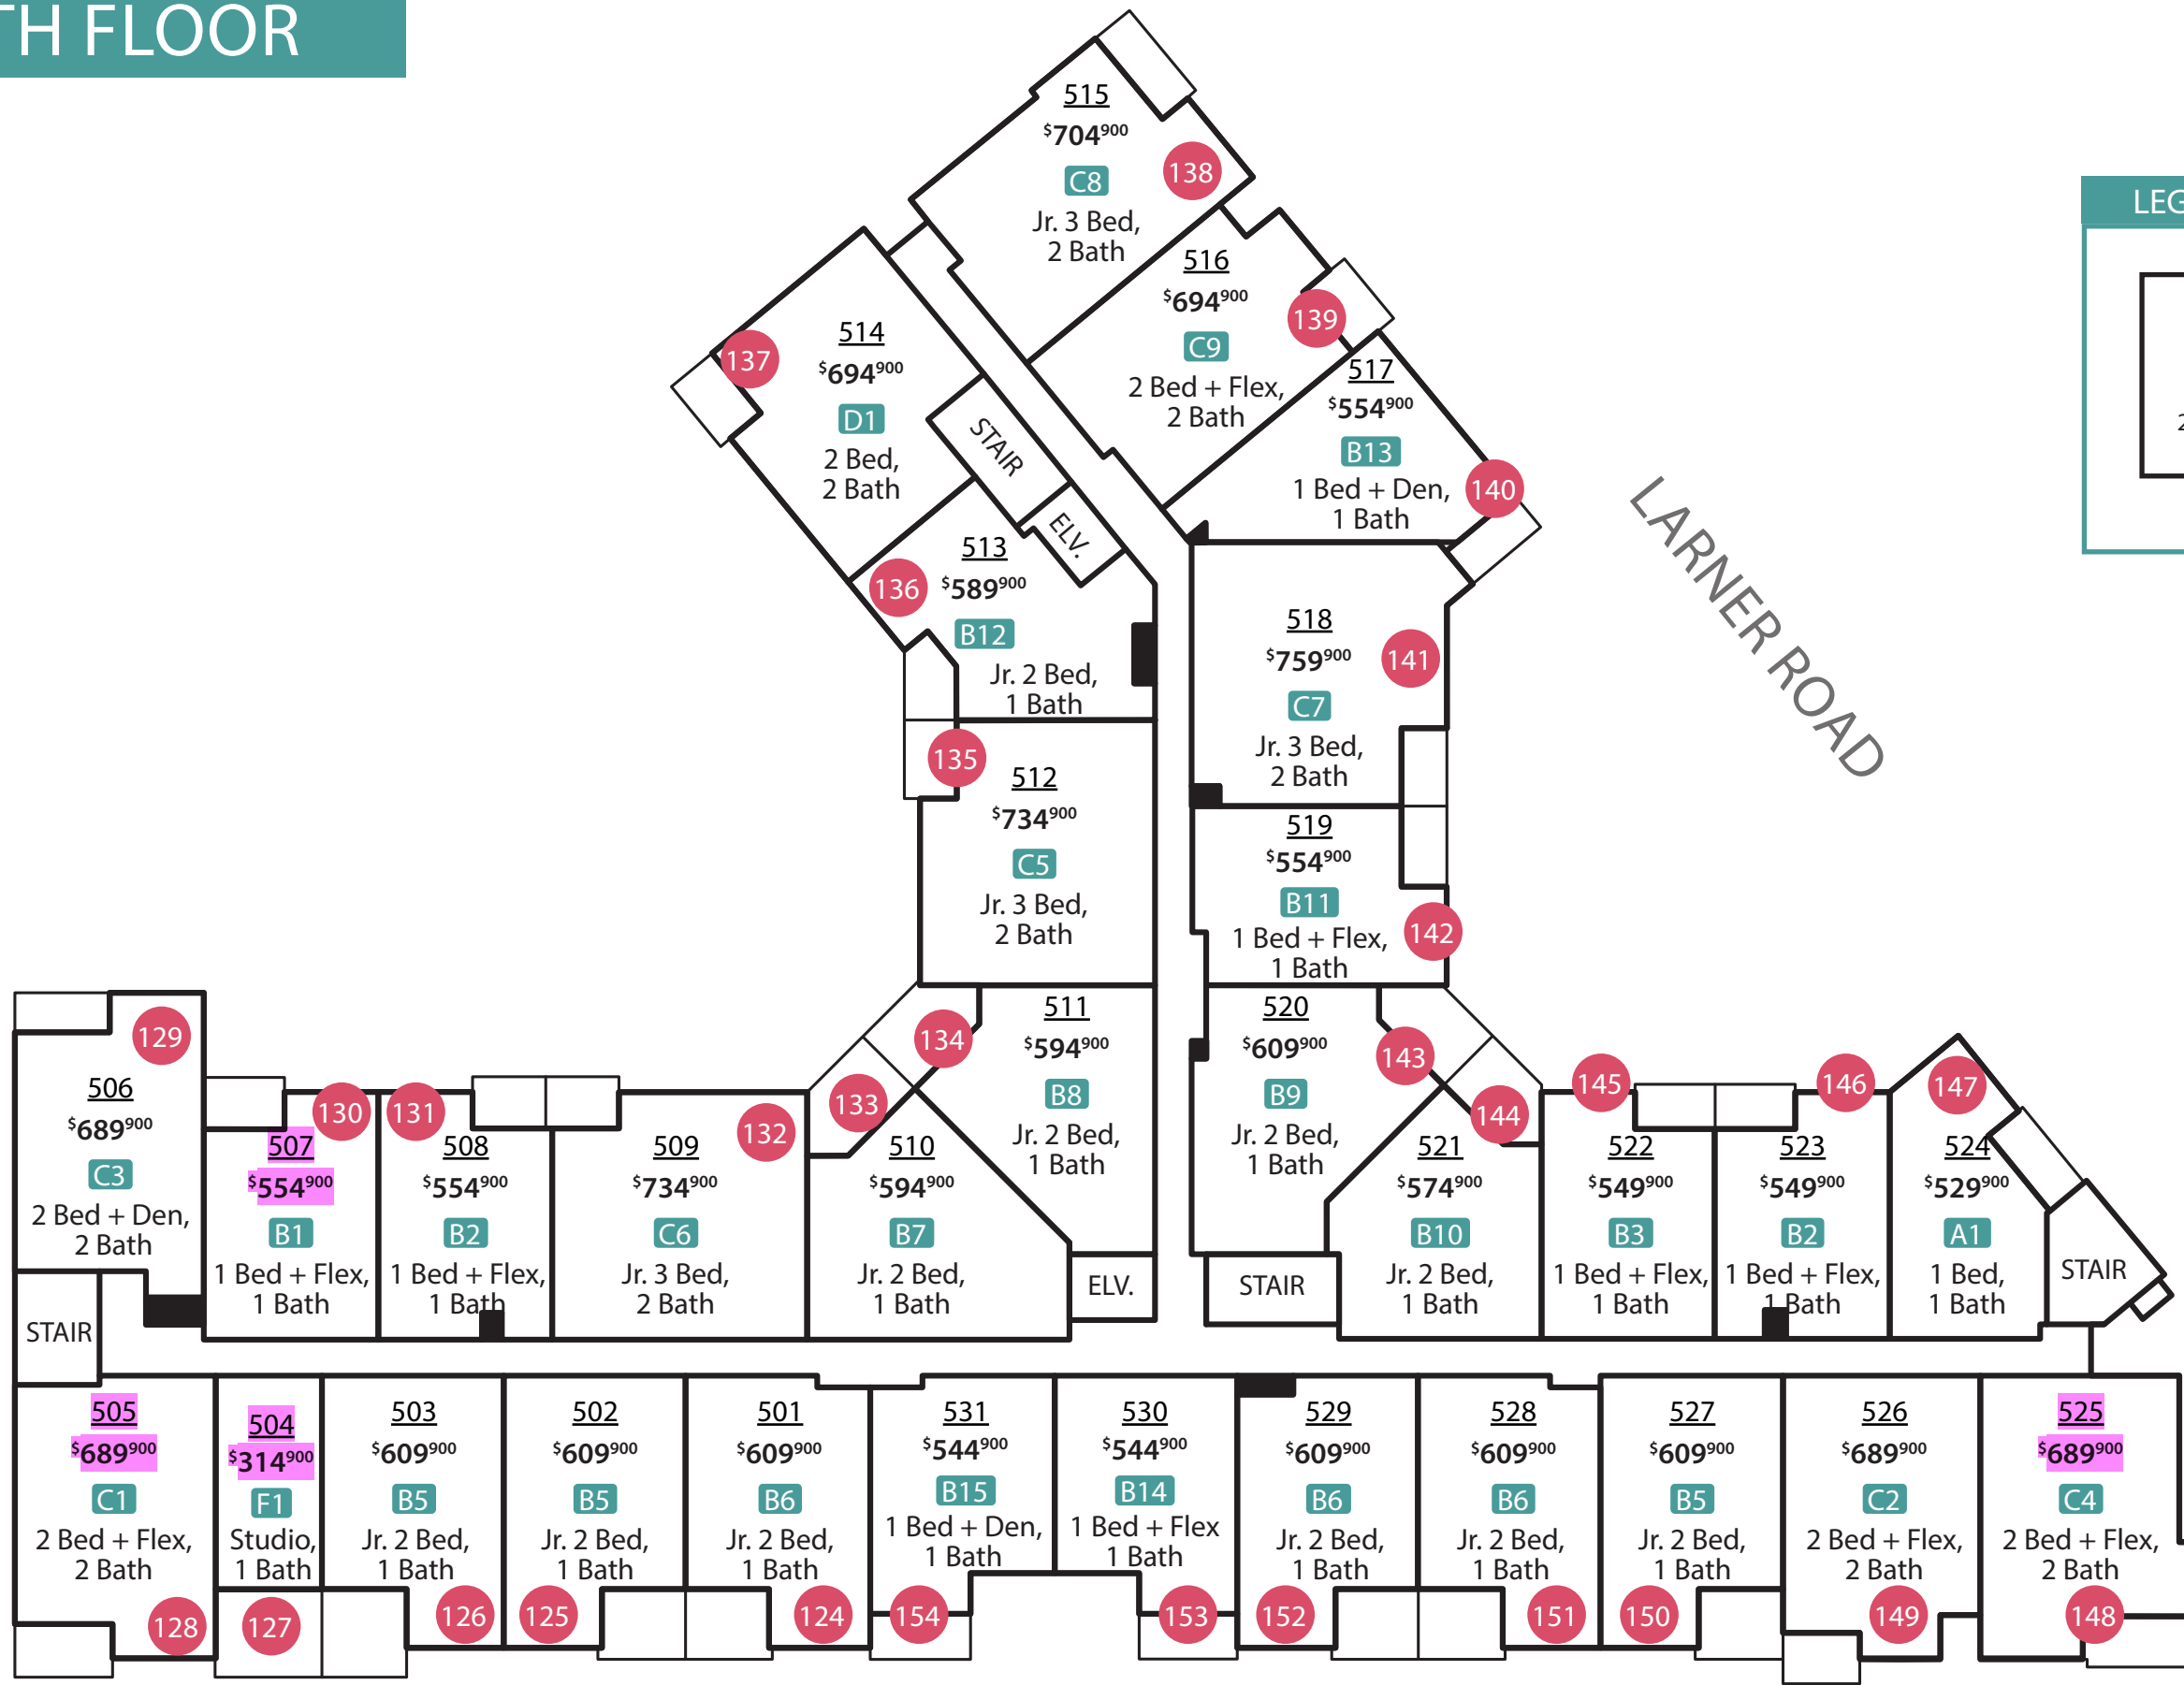

GROUND FLOOR

LEGEND

A777	SUITE #
\$999 ⁹⁰⁰	PRICE
G1	SUITE STYLE
2 Bed, 1 Bath	DESCRIPTION
000	STRATA #

★ Comes with 2 parking spots

PENDING
FIRM

Note: Prices and unit data subject to change

108 AVE

1ST FLOOR

LEGEND

A777	SUITE #
\$999 ⁹⁰⁰	PRICE
G1	SUITE STYLE
2 Bed, 1 Bath	DESCRIPTION
000	STRATA #

Note: Prices and unit data subject to change

108 AVE

2ND FLOOR

LEGEND

A777	SUITE #
\$999 ⁹⁰⁰	PRICE
G1	SUITE STYLE
2 Bed, 1 Bath	DESCRIPTION
000	STRATA #

4TH FLOOR

LEGEND

A777	SUITE #
\$999 ⁹⁰⁰	PRICE
G1	SUITE STYLE
2 Bed, 1 Bath	DESCRIPTION
000	STRATA #

Note: Prices and unit data subject to change

108 AVE

5TH FLOOR

LEGEND

A777	SUITE #
\$999 ⁹⁰⁰	PRICE
G1	SUITE STYLE
2 Bed, 1 Bath	DESCRIPTION
000	STRATA #

Note: Prices and unit data subject to change

108 AVE

6TH FLOOR

LEGEND

A777	SUITE #
\$999 ⁹⁰⁰	PRICE
G1	SUITE STYLE
2 Bed, 1 Bath	DESCRIPTION
000	STRATA #

LARNER ROAD

108 AVE

Note: Prices and unit data subject to change